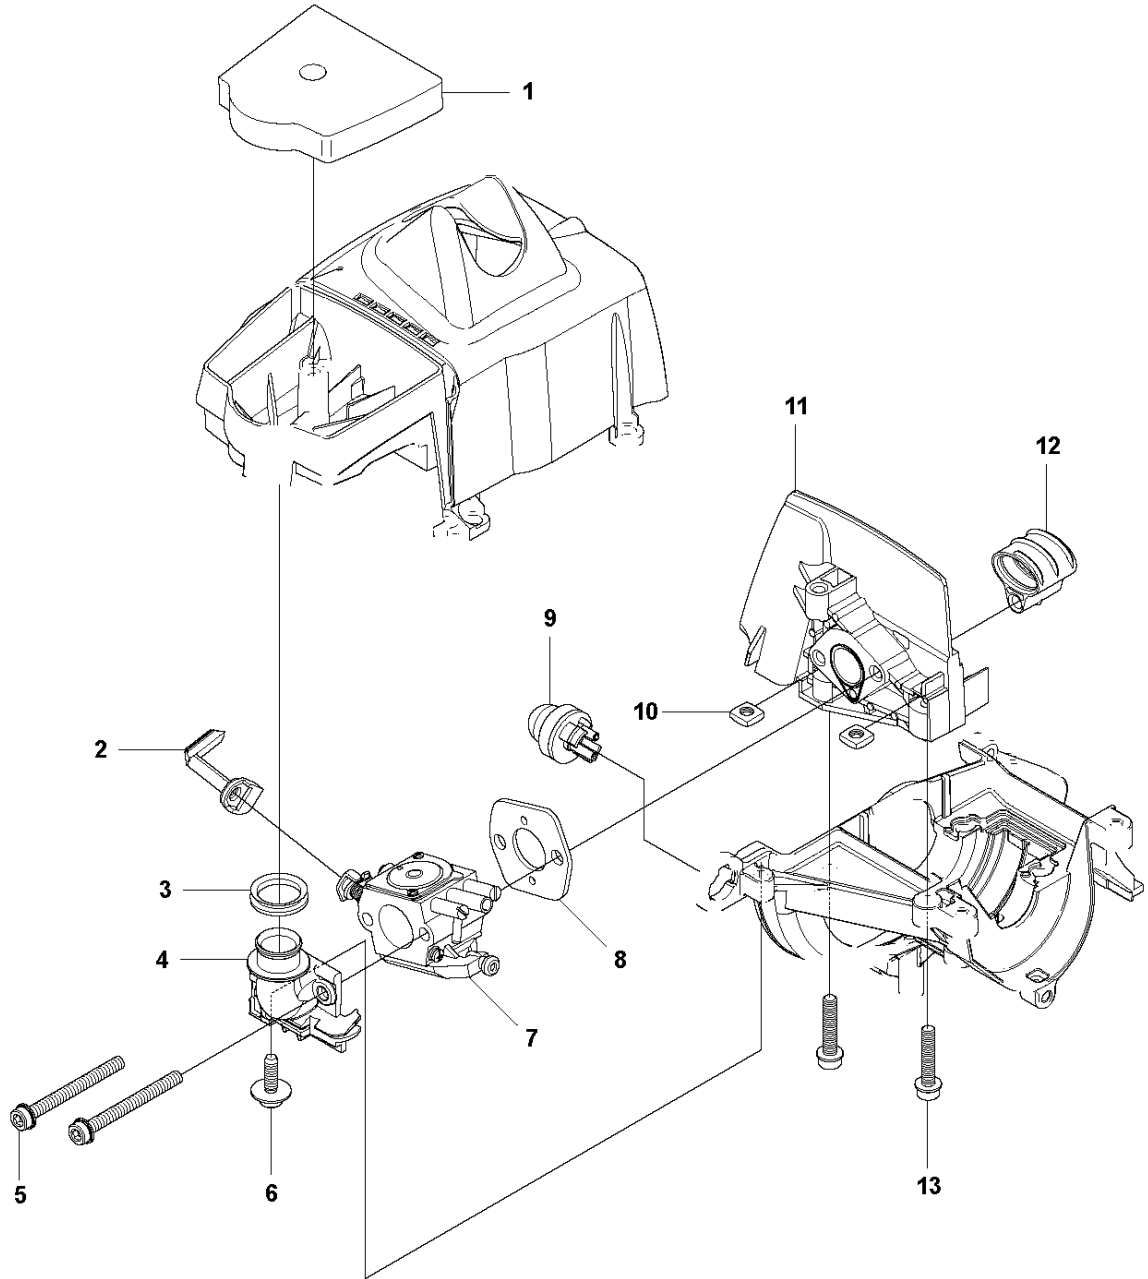

J 327LX, LDX, RX, RDX, RJX, LX, 323RII
CARBURETOR & AIR FILTER

CARBURETOR & AIR FILTER

327 LDx, 2012-01

Ref	Part no.	Description	Remark	Qty	Kit
1	537 14 31-01	AIR FILTER ASSY		1	
2	503 96 25-01	CHOKE CONTROL		1	
3	740 68 11-21	V-RING		1	
4	502 49 90-01	BRACKET		1	
5	503 21 75-50	SCREW IHSCFT		2	
6	503 21 77-16	SCREW IHSCFT		1	
7	503 28 34-01	CARBURETTOR	Zama C1Q-EL24, NOT FOR US	1	
7	576 01 98-01	CARBURETTOR	Hualong HQ-2, only option for US	1	
8	503 49 71-01	GASKET		1	
9	503 93 66-01	PRIMER HOUSING		1	
10	503 22 65-04	SQUARE NUT		2	
11	503 91 09-01	INSULATION WALL		1	
12	503 94 26-01	INLET PIPE		1	
13	503 20 03-25	SCREW IHSCFM		2	
14	505 27 10-01	FILTER		1