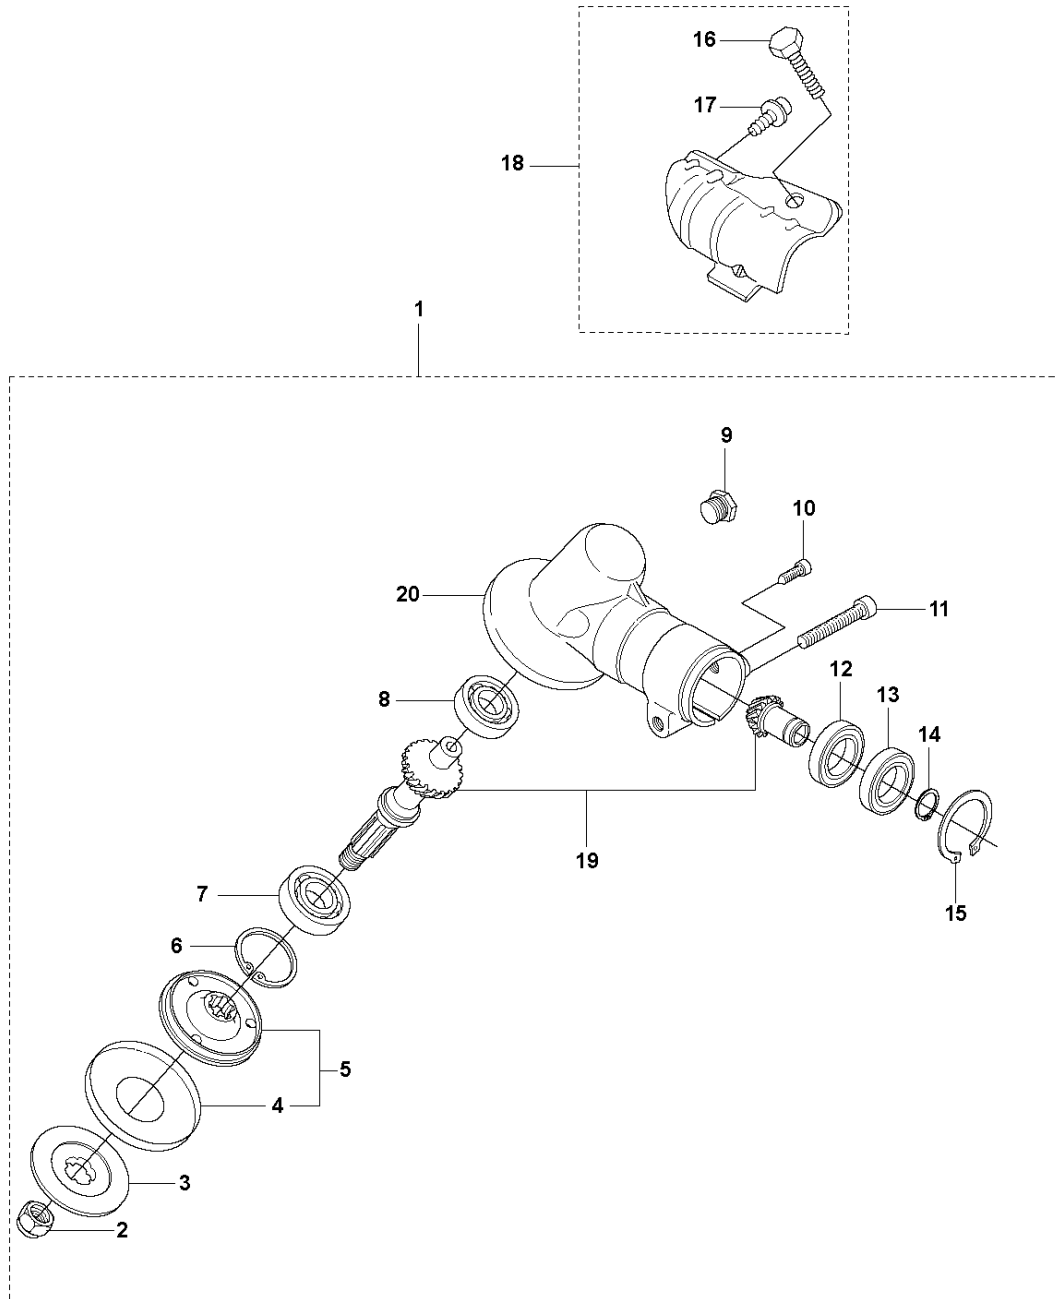

A 327LS, LX, LDX, RX, RDX, RJX, 323RII
BEVEL GEAR

BEVEL GEAR

327 LDx, 2012-01

Ref	Part no.	Description	Remark	Qty	Kit
1	537 19 92-02	BEVEL GEAR ASSY		1	
2	503 85 63-01	NUT		1	1
3	537 28 56-01	SUPPORT FLANGE		1	1
4	537 29 26-01	CUP		1	1
5	537 23 49-01	DRIVER ASSY		1	1
6	735 31 28-10	CIRCLIP		1	1
7	503 25 24-01	BALL BEARING		1	1
8	738 21 98-00	BALL BEARING		1	1
9	503 20 15-01	SCREW IHHM		1	1
10	503 20 14-12	SCREW IHSCFMO		1	1
11	503 20 07-25	SCREW IHSCFM		1	1
12	738 21 99-00	BALL BEARING		1	1
13	738 21 99-02	BALL BEARING		1	1
14	735 31 11-00	CIRCLIP		1	1
15	735 31 25-10	CIRCLIP		1	1
16	725 23 70-51	SCREW		1	18
17	503 20 07-12	SCREW IHSCFM		1	18
18	574 30 69-01	CLAMP	Captive screws	1	
19	537 04 10-01	GEAR WHEEL KIT		1	
20	537 33 37-01	GEAR HOUSING		1