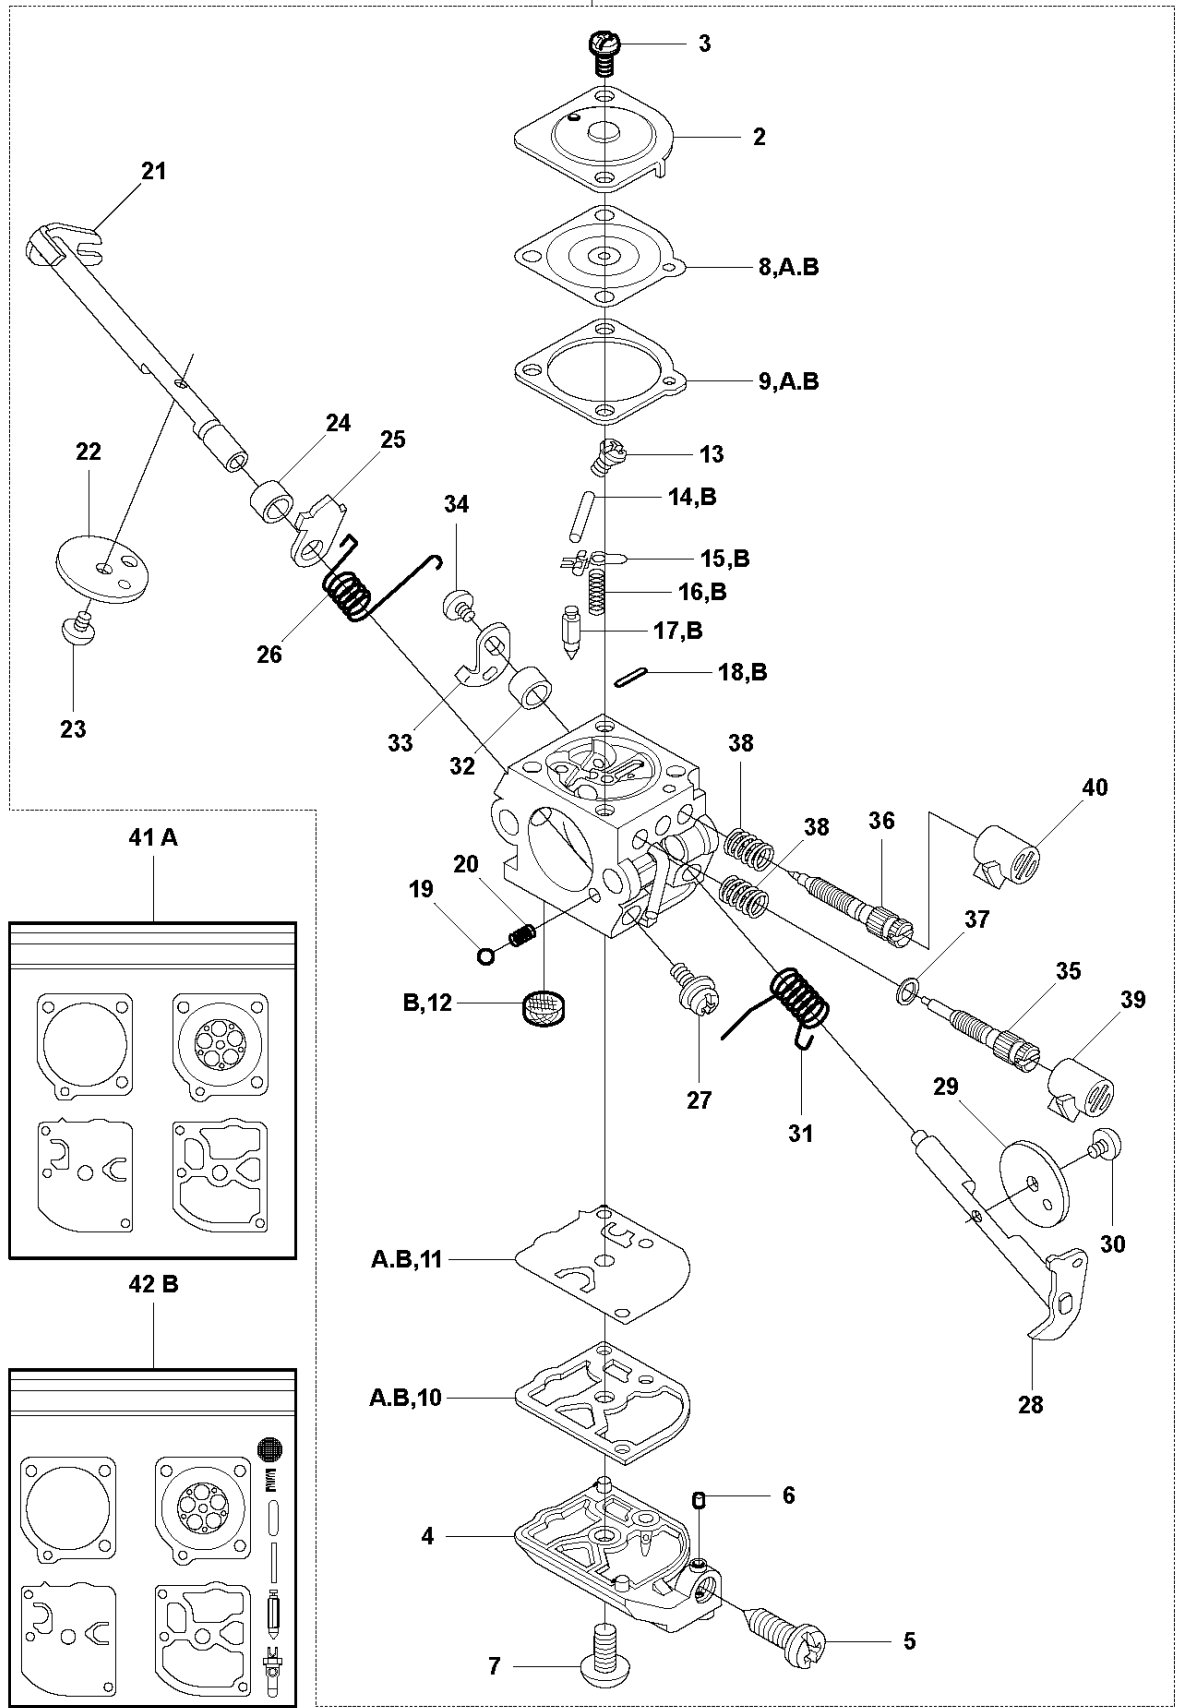

R 327LS, LX, LDX, RX, RDX, RJX, 323RII
CARBURETOR (not for US)

Zama C1Q-EL24

Ref	Part no.	Description	Remark	Qty	Kit
1	503 28 34-01	CARBURETTOR	Zama C1Q-EL24, NOT FOR US	1	
2	503 97 43-01	COVER		1	1
3	503 48 05-01	SCREW		2	1
4	537 02 02-01	COVER		1	1
5	537 02 07-01	SCREW		1	1
6	503 48 11-01	PIECE		1	1
7	503 47 96-01	SCREW		1	1
8	537 04 89-01	DIAPHRAGM		1	1,A,B
9	537 02 04-01	GASKET		1	1,A,B
10	537 02 01-01	GASKET PUMP		1	1,A,B
11	537 02 00-01	DIAPHRAGM PUMP		1	1,A,B
12	503 53 57-01	STRAINER		1	1,B
13	503 48 01-01	SCREW		1	1
14	503 48 00-01	PIN RETAINING SCREW		1	1,B
15	503 66 59-01	LEVER		1	1,B
16	537 02 03-01	SPRING		1	1,B
17	503 47 97-01	VALVE		1	1,B
18	537 02 08-01	PLUG		1	1,B
19	537 01 25-01	BALL		1	1
20	537 01 26-01	SPRING		1	1
21	537 02 09-01	SHAFT ASSY		1	1
22	537 37 03-01	VALVE		1	1
23	503 48 18-01	SCREW		1	1
24	503 48 19-01	COLLAR		1	1
25	537 04 90-01	LEVER		1	1
26	537 02 10-01	SPRING		1	1
27	503 75 53-01	SCREW		1	1
28	537 01 96-01	SHAFT ASSY		1	1
29	537 01 99-01	VALVE		1	1
30	503 47 92-01	SCREW		1	1
31	537 01 97-01	SPRING		1	1
32	503 47 89-01	COLLAR		1	1
33	537 01 98-01	LEVER		1	1
34	503 47 90-01	SCREW		1	1
35	537 02 06-01	SCREW		1	1
36	537 12 78-01	SCREW		1	1
37	503 97 40-01	WASHER		1	1
38	503 48 08-01	SPRING		1	1
39	537 02 16-01	LIMITER CAP		1	1
40	537 02 16-01	LIMITER CAP		1	1
41,A	531 00 45-52	GASKET KIT		1	
42,B	531 00 45-53	SET		1	