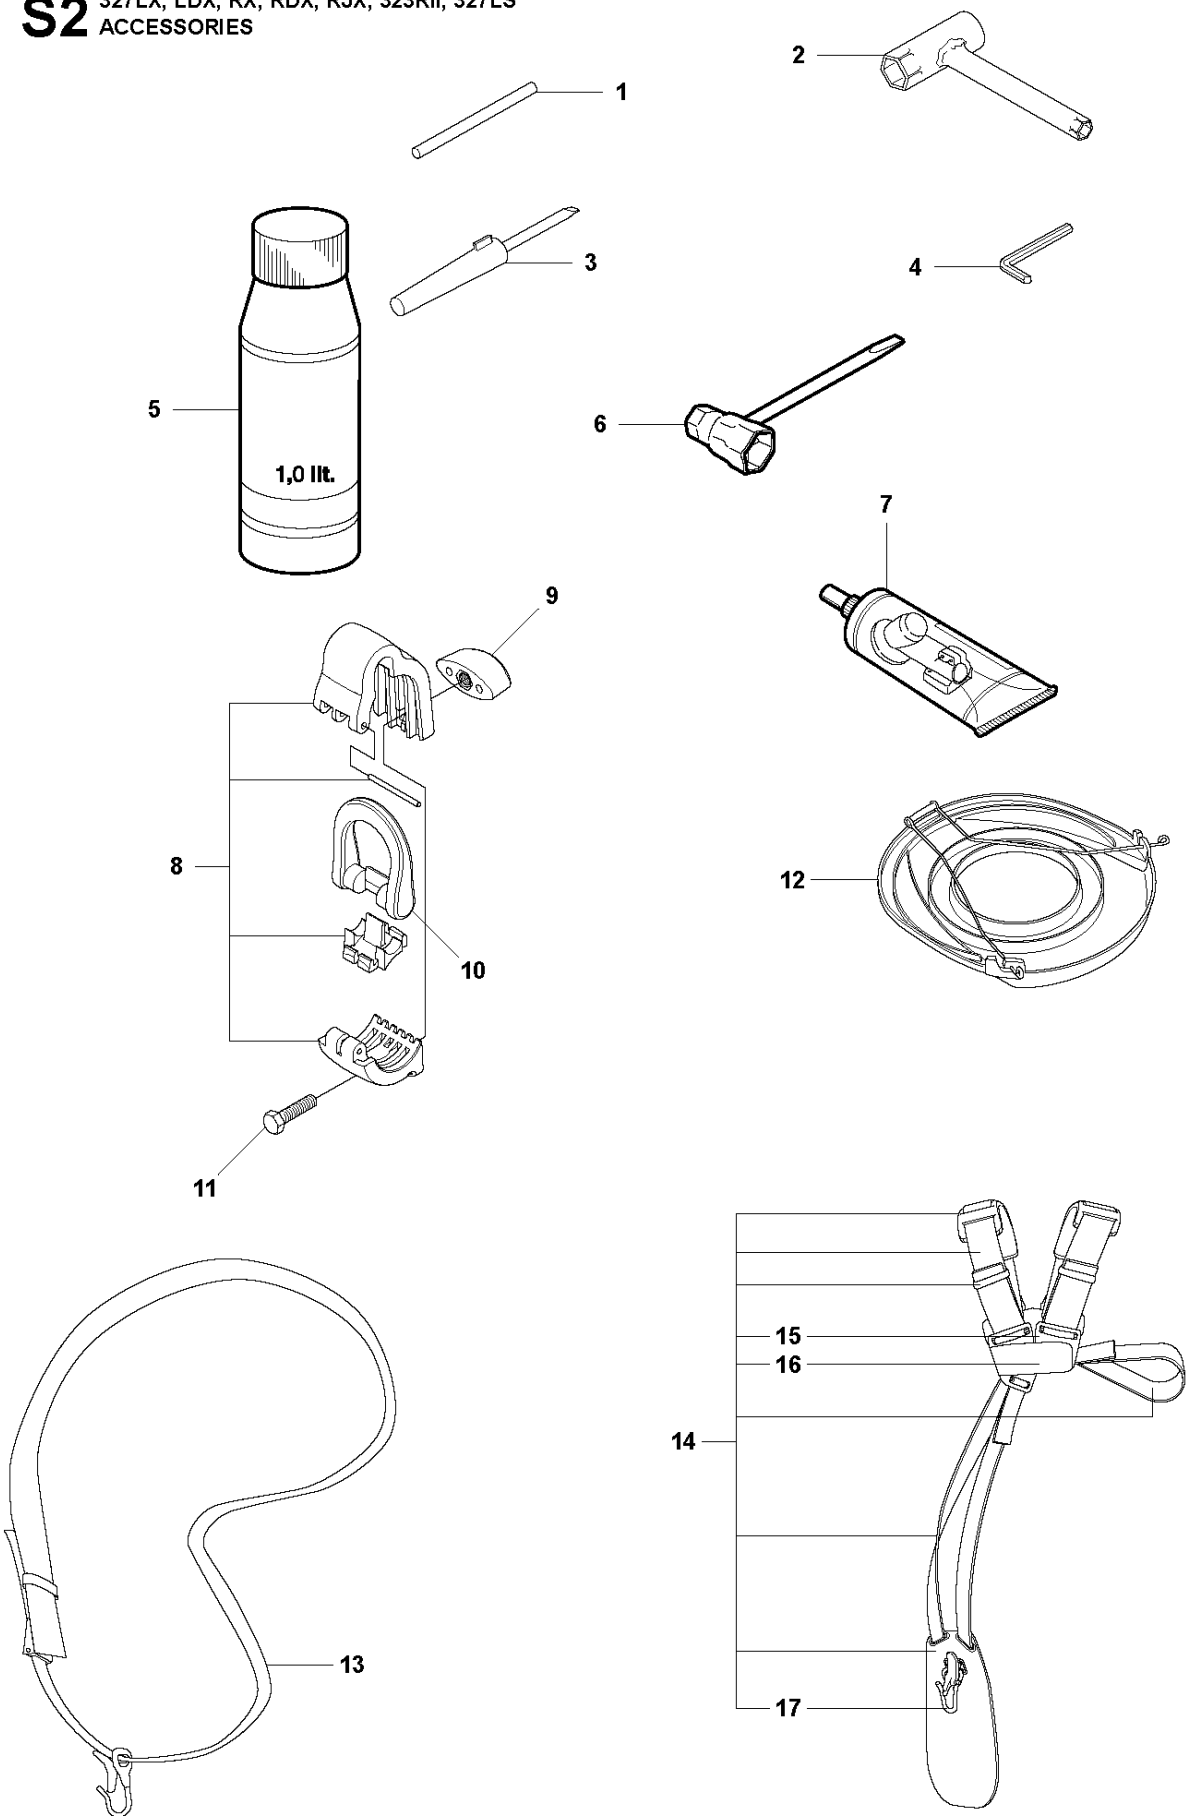

SPARE PARTS LIST

TRIMMERS/EDGERS

327 LDx, 2012-01

S2 327LX, LDX, RX, RDX, RJX, 323RII, 327LS
ACCESSORIES

ACCESSORIES

327 LDx, 2012-01

Ref	Part no.	Description	Remark	Qty	Kit
1	502 28 59-01	STOP		1	
2	502 11 46-02	SOCKET WRENCH		1	
3	501 60 02-03	SCREWDRIVER		1	
4	502 21 58-01	L-NYCKEL		1	
5	531 00 92-48	FILTER OIL		1	
6	501 69 17-01	COMBINATION WRENCH		1	
7	503 97 64-01	GREASE		1	
8	537 35 36-01	LOOP		1	
9	537 13 04-02	KNOB		1	
10	537 35 01-01	LOOP		1	
11	725 23 31-51	SCREW		1	
12	537 31 29-01	TRANSPORT GUARD	200-275 mm	1	
13	537 21 62-01	HARNESS		1	
13	537 21 62-02	HARNESS	USA	1	
14	537 21 63-01	HARNESS		1	
14	537 21 63-02	HARNESS	USA	1	
15	503 73 40-01	FRONT PIECE		1	14
16	503 73 41-02	FRONT PIECE		1	14
17	502 02 28-02	WELT HOOK		1	14

CARBURETOR

327 LDx, 2012-01

Ref	Part no.	Description	Remark	Qty	Kit
1	576 01 98-01	CARBURETTOR		1	
2	576 02 42-01	SCREW		2	1
4	576 02 36-01	COVER		1	1
5	576 02 24-01	DIAPHRAGM ASSY		1	1
6	576 02 30-01	SHAFT ASSY		1	1
7	576 02 41-01	SCREW		1	1
8	576 02 32-01	CHOKE		1	1
9	576 02 48-01	E-CLIP		1	1
10	576 02 31-01	LEVER		1	1
11	576 02 35-01	BUSHING		1	1
12	576 02 33-01	SPRING		1	1
14	576 02 01-01	VALVE		1	1
15	576 02 37-01	GASKET		1	1
16	576 02 03-01	PIN		1	1
17	576 02 04-01	LEVER		1	1
18	576 02 05-01	SPRING		1	1
19	576 02 06-01	PLUG		1	1
20	576 02 28-01	LEVER		1	1
21	576 02 29-01	BUSHING		1	1
22	576 02 07-01	MAIN NOZZLE		1	1
23	576 02 08-01	CHECK VALVE		1	1
24	576 02 43-01	SCREW		1	1
25	576 02 34-01	SPRING		1	1
26	576 02 47-01	BALL		1	1
27	576 02 23-01	BAR		1	1
28	576 02 10-01	NEEDLE		1	1
29	576 02 11-01	NEEDLE		1	1
30	576 02 15-01	SCREEN		1	1
31	576 02 27-01	SPRING		1	1
32	576 02 40-01	SCREW		1	1
33	576 02 26-01	THROTTLE		1	1
34	576 02 39-01	DIAPHRAGM PUMP		1	1
35	576 02 25-01	SHAFT ASSY		1	1
36	576 02 38-01	GASKET		1	1
37	576 02 20-01	COVER		1	1
38	576 02 22-01	SCREW		1	1
39	576 02 44-01	SCREW		1	1
40	581 74 35-01	GASKET KIT		1	1
41	581 74 37-01	REPAIR KIT		1	1