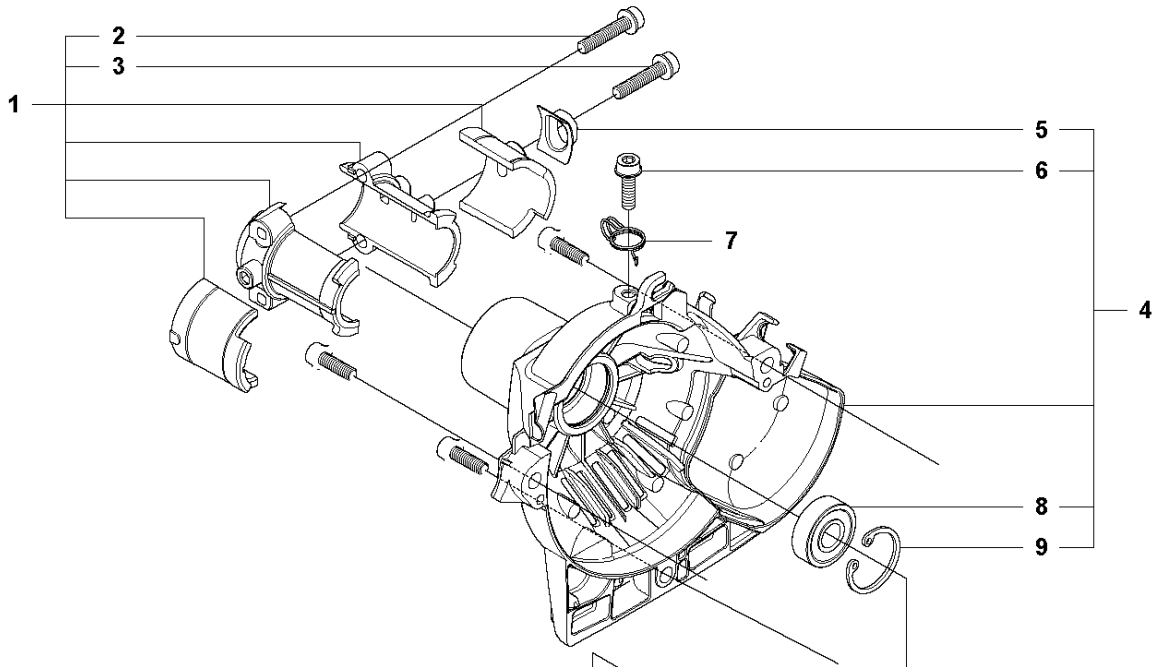

P 327LS, LX, LDX, RX, RDX, RJX, 323RII
CRANK CASE

CRANKCASE

327 LDx, 2012-01

Ref	Part no.	Description	Remark	Qty	Kit
1	537 30 96-01	COMPRESSION SLEEVE		1	
2	503 21 68-25	SCREW IHSCFT		1	1
3	503 21 68-25	SCREW IHSCFT		1	1
4	537 04 12-09	CLUTCH COVER		1	
5	537 42 50-01	PROTECTIVE PLATE		1	4
6	503 20 03-16	SCREW IHSCFM	M5x16	1	4
7	537 07 36-01	SPRING		1	
8	503 25 05-01	BALL BEARING		1	4
9	537 33 67-01	CIRCLIP		1	4
10	537 08 52-02	CRANKCASE		1	
11	503 20 03-16	SCREW IHSCFM		1	10
12	537 06 69-01	GASKET CRANKCASE		1	10
13	537 08 85-01	GASKET		1	10
14	537 06 68-01	INSERT CRANKCASE		1	10
15	503 20 03-16	SCREW IHSCFM		1	10
16	503 20 03-16	SCREW IHSCFM		1	10
17	503 21 66-18	SCREW IHSCFT		1	10
18	503 20 03-16	SCREW IHSCFM		1	10
19	503 21 66-18	SCREW IHSCFT		1	10
20	503 20 03-16	SCREW IHSCFM		1	10
21	503 21 77-16	SCREW IHSCFT		1	10
22	503 20 14-12	SCREW IHSCFMO	M5x12	1	10
23	503 20 03-16	SCREW IHSCFM		1	10