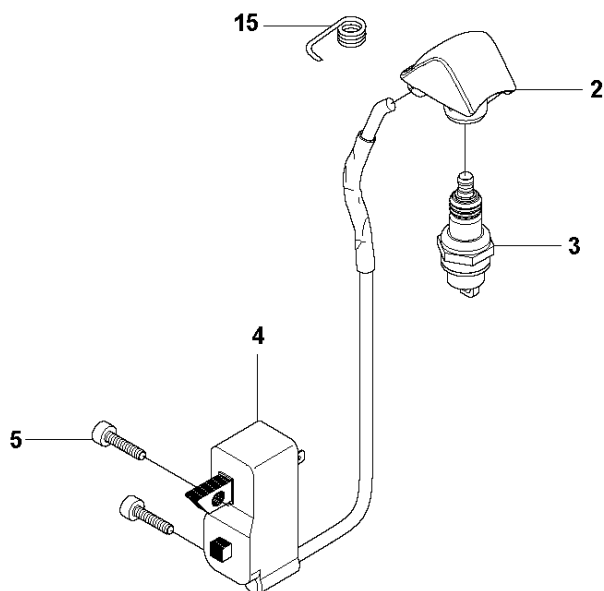

M 327LS, LX, LDX, RX, RDX, RJX, 323RII
IGNITION & CLUTCH

IGNITION SYSTEM & CLUTCH

327 LDx, 2012-01

Ref	Part no.	Description	Remark	Qty	Kit
1	502 49 36-01	SHORT CIRCUIT CABLE		1	
2	537 43 43-01	SPARK PLUG CAP		1	
3	503 23 51-09	SPARK PLUG	Champion RCJ 6Y	1	
4	544 12 70-01	IGNITION MODULE		1	
5	503 21 66-18	SCREW IHST		2	
6	537 23 75-01	CLUTCH DRUM ASSY		1	
7	503 84 29-02	SCREW		2	
8	537 04 67-02	WASHER		1	
9	537 03 22-01	CLUTCH ASSY		1	
10	503 84 28-01	CLUTCH SHOE		2	9
11	503 81 60-01	CLUTCH SPRING		1	9
12	537 04 68-02	WASHER		1	
13	731 71 16-51	HEXAGON NUT FLANGED		1	
14	537 24 96-02	FLYWHEEL		1	
15	501 48 56-01	CONTACT SPRING		1