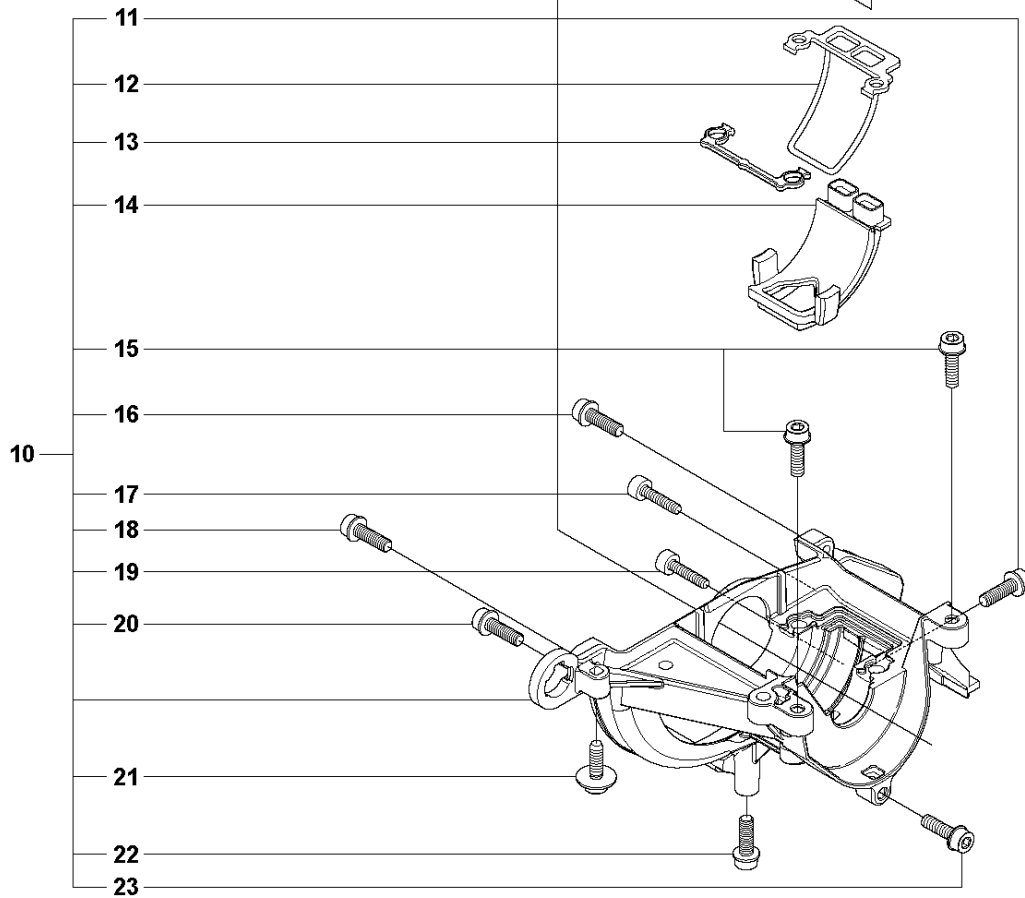

P 327LS, LX, LDX, RX, RDX, RJX, 323RII
CRANK CASE

CRANKCASE

327 LDx, 2012-01

Ref	Part no.	Description	Remark	Qty	Kit
1	537 30 96-01	COMPRESSION SLEEVE		1	
2	503 21 68-25	SCREW IHSCFT		1	1
3	503 21 68-25	SCREW IHSCFT		1	1
4	537 04 12-09	CLUTCH COVER		1	
5	537 42 50-01	PROTECTIVE PLATE		1	4
6	503 20 03-16	SCREW IHSCFM	M5x16	1	4
7	537 07 36-01	SPRING		1	
8	503 25 05-01	BALL BEARING		1	4
9	537 33 67-01	CIRCLIP		1	4
10	537 08 52-02	CRANKCASE		1	
11	503 20 03-16	SCREW IHSCFM		1	10
12	537 06 69-01	GASKET CRANKCASE		1	10
13	537 08 85-01	GASKET		1	10
14	537 06 68-01	INSERT CRANKCASE		1	10
15	503 20 03-16	SCREW IHSCFM		1	10
16	503 20 03-16	SCREW IHSCFM		1	10
17	503 21 66-18	SCREW IHSCFT		1	10
18	503 20 03-16	SCREW IHSCFM		1	10
19	503 21 66-18	SCREW IHSCFT		1	10
20	503 20 03-16	SCREW IHSCFM		1	10
21	503 21 77-16	SCREW IHSCFT		1	10
22	503 20 14-12	SCREW IHSCFMO	M5x12	1	10
23	503 20 03-16	SCREW IHSCFM		1	10