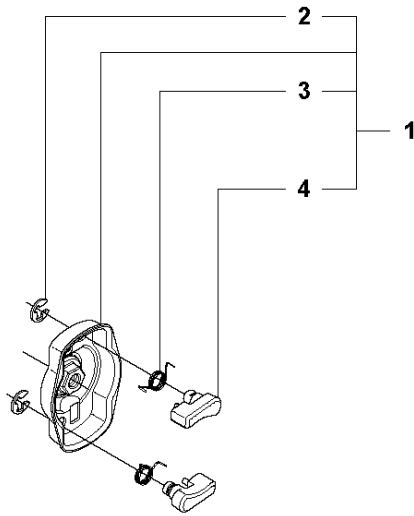

K4 327LX, LDX, RX, RDX, RJX, 323RII
STARTER

STARTER

327 LDx, 2012-01

Ref	Part no.	Description	Remark	Qty	Kit
1	503 87 33-05	STARTER PAWL BRIDGE		1	
2	735 31 08-20	E-CLIP		2	1
3	503 87 36-01	SPRING		1	1
4	503 87 35-02	STARTER PAWL		2	1
5	503 85 28-07	STARTER ASSY	Captive screws	1	
6	503 21 77-16	SCREW IH SCT		1	5
7	503 96 49-01	STARTER PULLEY		1	5
9	503 85 89-01	STARTER CORD		1	5
10	537 00 84-01	STARTER HANDLE		1	5
11	503 85 87-03	STARTER HOUSING	Captive screws	1	5
13	574 47 70-03	SCREW IH SCFMO	Captive screws M5x16	1	5
14	503 21 66-18	SCREW IH SCT		2	
15	503 20 14-12	SCREW IH SCFMO	M5x12	1	
16	537 03 41-01	PROTECTIVE PLATE		1	
17	537 35 34-56	LABEL	327LDx	1	
18	537 35 34-57	LABEL	327RJx	1	
19	537 35 34-58	LABEL	323RII	1	
20	537 35 34-59	LABEL	327Rx	1	
21	537 35 34-60	LABEL	327RDx	1