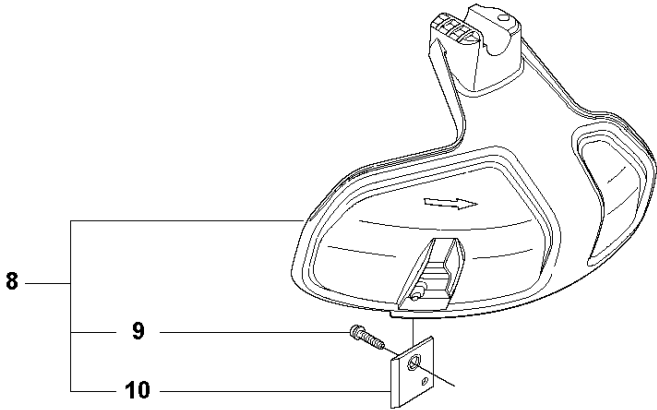

S 327LS, LX, LDX, RX, RDX, RJX, 323RII
ACCESSORIES

ACCESSORIES

327 LDx, 2012-01

Ref	Part no.	Description	Remark	Qty	Kit
1	544 04 42-10	ACCESSORY BAG	Captive screws 323RII, 327Rx	1	
2	573 99 43-04	SCREW IHSCFMO	Captive screws	2	1
3	574 56 80-01	CLAMP	Captive screws	1	1
4	537 29 34-01	ADAPTER		1	1
5	574 56 49-02	BLADE GUARD	Captive screws	1	1
6	503 20 03-16	SCREW IHSCFM	Captive screws	4	1
7	574 03 95-01	LOCKING NUT	Captive screws	4	1
8	503 97 71-01	TRIMMER GUARD	327Lx, 327LDx	1	
9	503 21 07-16	SCREW IHSCFT		1	8
10	503 79 88-01	BLADE		1	8
11	503 93 42-02	COMBI GUARD	323RII, 327Rx	1	
12	503 21 07-16	SCREW IHSCFT		1	11
13	503 79 88-01	BLADE		1	11