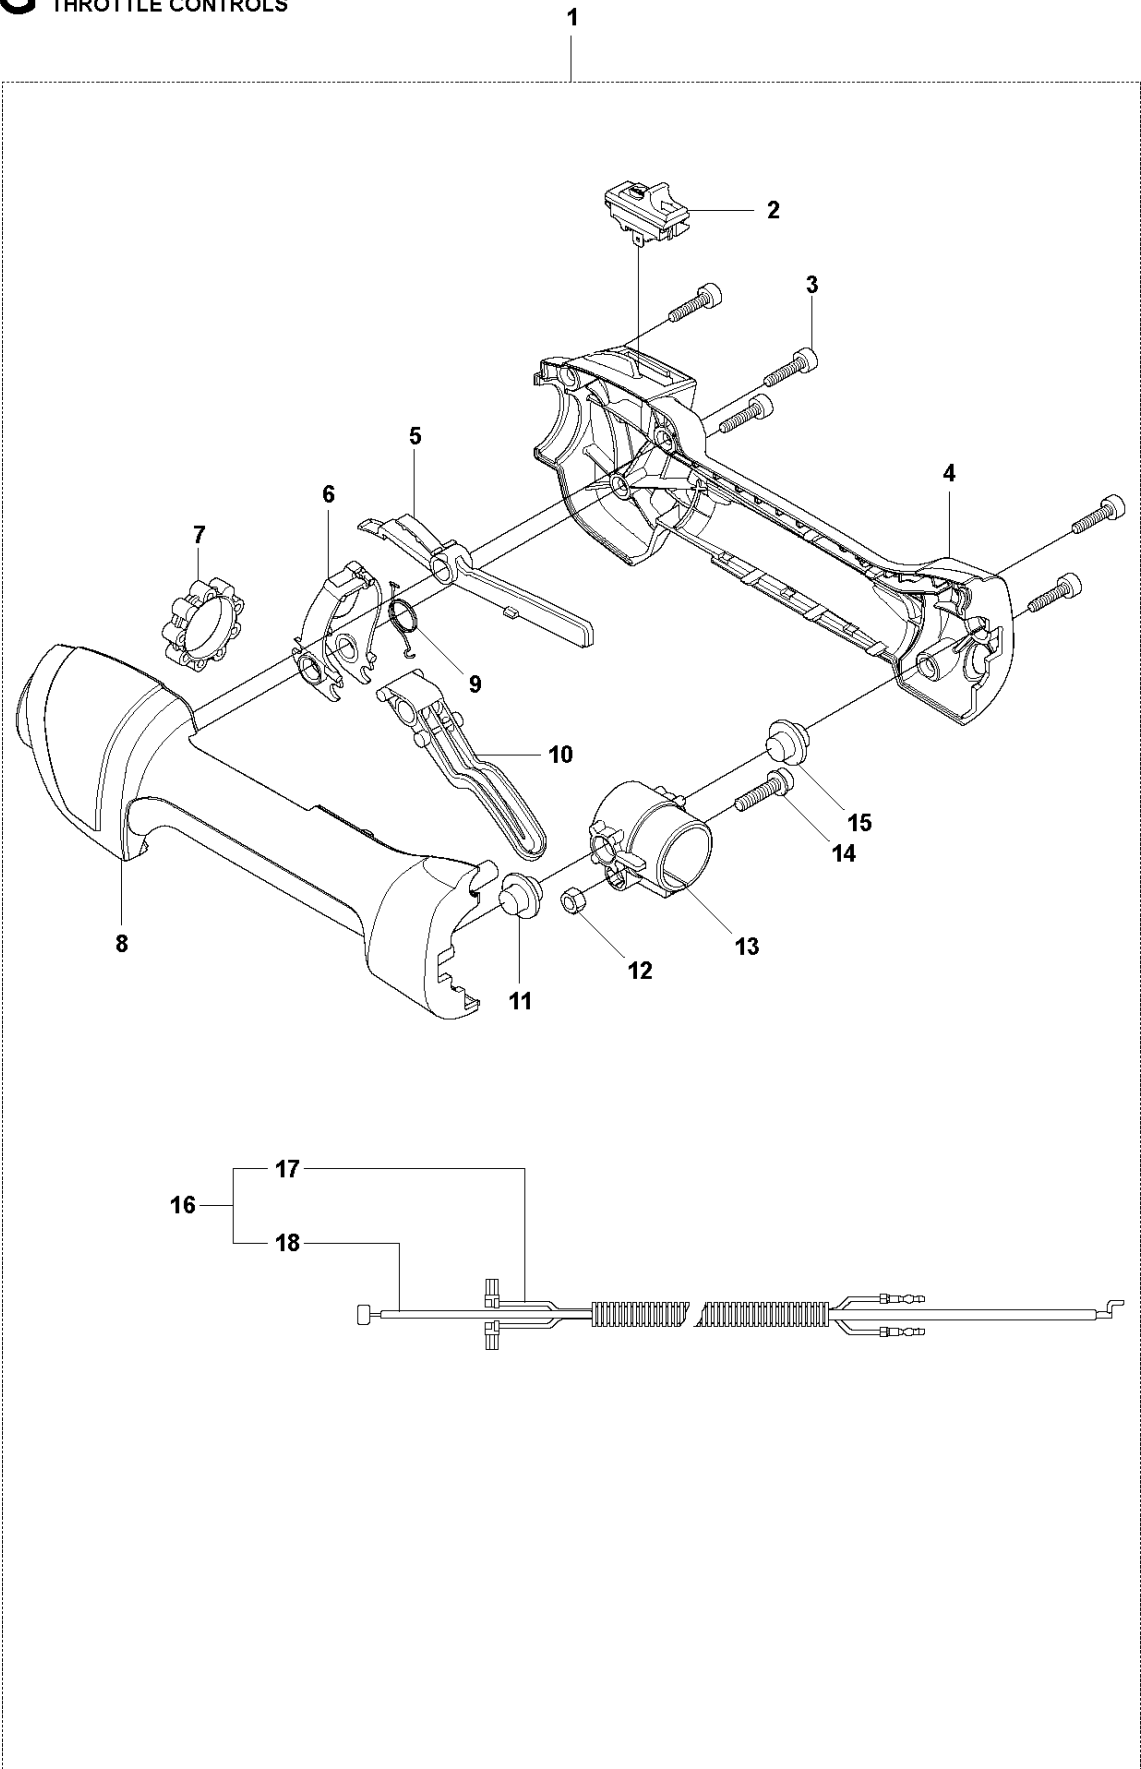

G 327LS, Lx, LDx, RJx
THROTTLE CONTROLS

HANDLE & CONTROLS

327 LDx, 2012-01

Ref	Part no.	Description	Remark	Qty	Kit
1	544 14 36-04	CONTROL		1	
2	537 41 90-01	SWITCH		1	1
3	503 21 66-18	SCREW IHSC T		5	1
4	544 10 02-02	HANDLE HALF RIGHT		1	1
5	503 87 80-01	THROTTLE LOCKOUT		1	1
6	503 91 81-01	THROTTLE LEVER		1	1
7	503 96 14-01	VIBRATION ABSORBER		1	1
8	544 10 03-02	HANDLE HALF LEFT		1	1
9	544 10 08-01	RECOIL SPRING		1	1
10	503 87 79-03	THROTTLE TRIGGER		1	1
11	544 10 17-02	RUBBER DAMPER		1	1
12	731 23 14-01	HEXAGON NUT		1	1
13	544 11 21-01	RETAINER		1	1
14	503 20 03-20	SCREW IHSCFM		1	1
15	544 10 17-02	RUBBER DAMPER		1	1
16	502 65 13-01	WIRING		1	1
17	502 53 16-01	SHORT CIRCUIT CABLE		1	1,16
18	544 17 17-03	THROTTLE WIRE ASSY		1	1,16