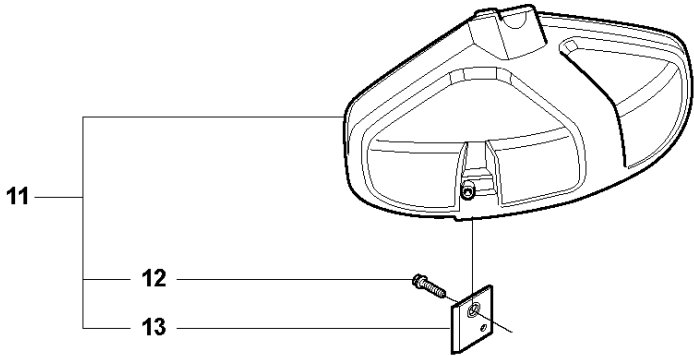

S 327LS, LX, LDX, RX, RDX, RJX, 323RII
ACCESSORIES

ACCESSORIES

327 LDx, 2012-01

Ref	Part no.	Description	Remark	Qty	Kit
1	544 04 42-10	ACCESSORY BAG	Captive screws 323RII, 327Rx	1	
2	573 99 43-04	SCREW IHSCFMO	Captive screws	2	1
3	574 56 80-01	CLAMP	Captive screws	1	1
4	537 29 34-01	ADAPTER		1	1
5	574 56 49-02	BLADE GUARD	Captive screws	1	1
6	503 20 03-16	SCREW IHSCFM	Captive screws	4	1
7	574 03 95-01	LOCKING NUT	Captive screws	4	1
8	503 97 71-01	TRIMMER GUARD	327Lx, 327LDx	1	
9	503 21 07-16	SCREW IHSCFT		1	8
10	503 79 88-01	BLADE		1	8
11	503 93 42-02	COMBI GUARD	323RII, 327Rx	1	
12	503 21 07-16	SCREW IHSCFT		1	11
13	503 79 88-01	BLADE		1	11