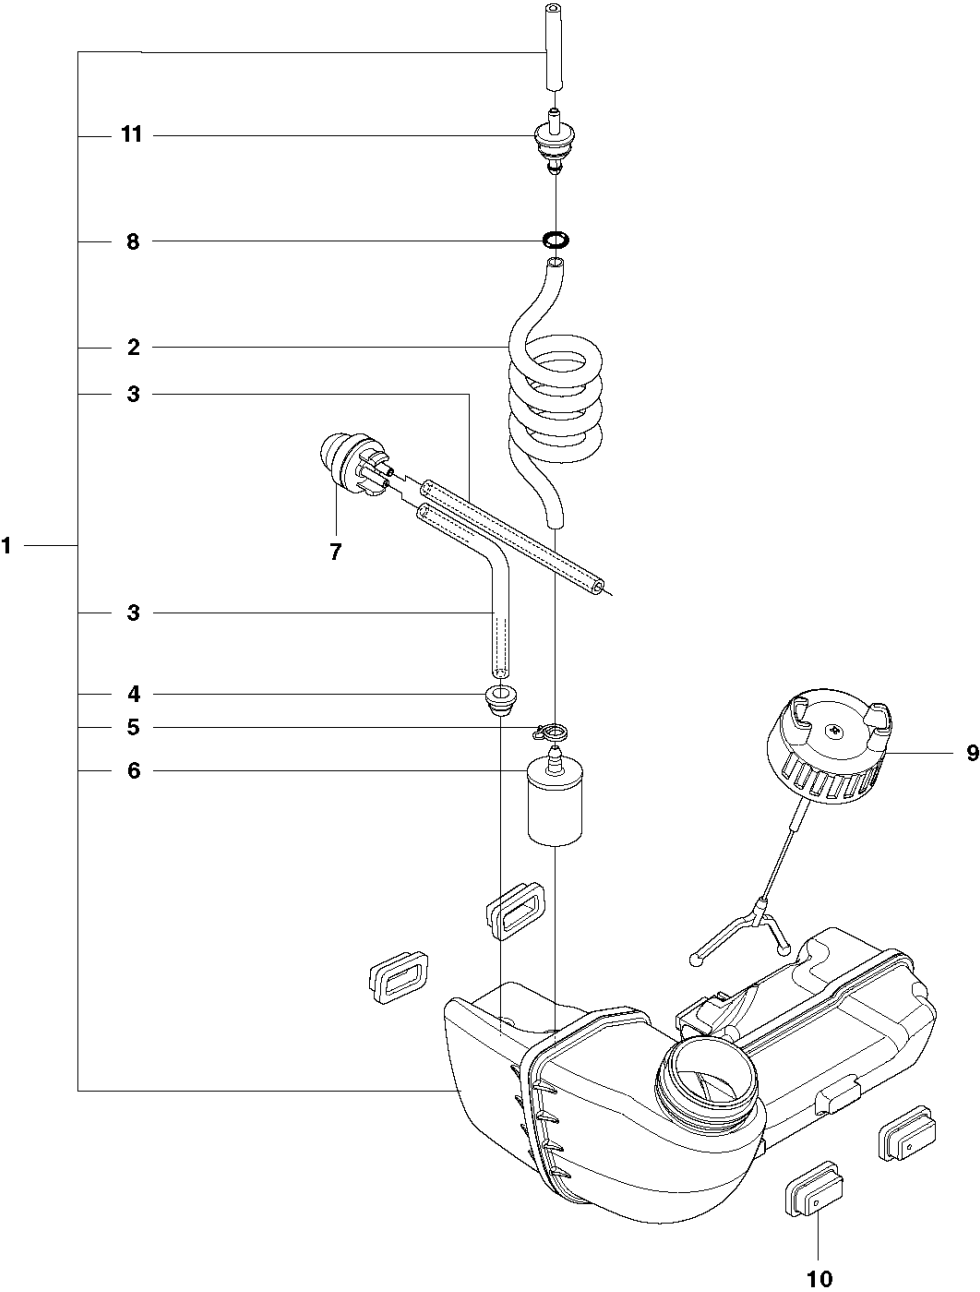

L 327LS, LX, LDX, RX, RDX, RJX, 323R11
FUEL TANK

FUEL TANK

327 LDx, 2012-01

Ref	Part no.	Description	Remark	Qty	Kit
1	584 25 80-01	FUEL TANK ASSY		1	
2	581 75 62-01	FUEL HOSE		1	1
3	537 04 24-01	FUEL HOSE		2	1
4	503 73 58-01	BUSHING		1	1
5	504 02 24-01	HOSE CLAMP		1	1
6	503 44 32-01	FILTER		1	1
7	503 93 66-01	PRIMER HOUSING		1	
8	537 18 49-01	O-RING		1	1
9	544 88 97-02	TANK CAP		1	
10	503 91 10-01	SUSPENSION		4	
11	578 29 56-01	HOSE NIPPLE		1	1