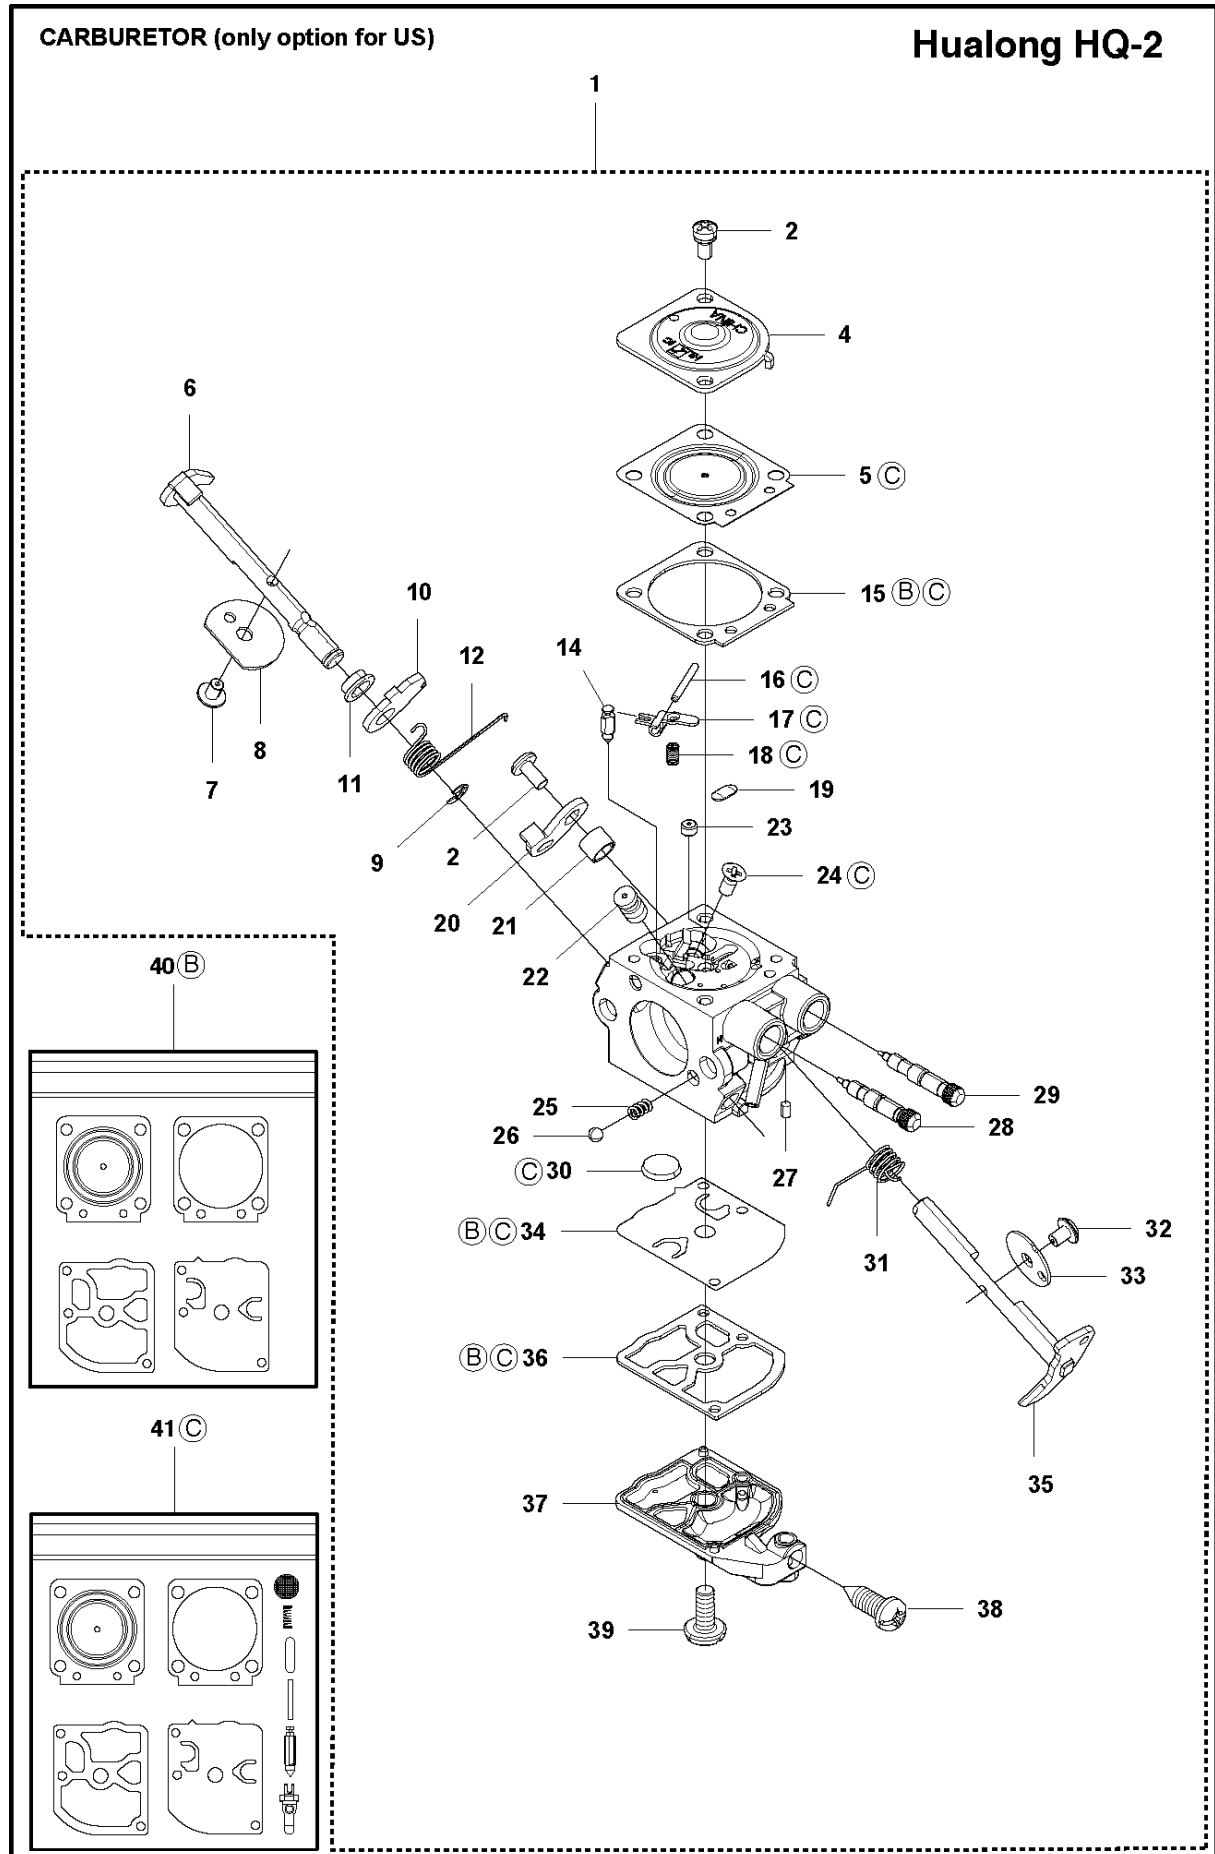

SPARE PARTS LIST

TRIMMERS/EDGERS

327 LDx, 2012-01

S2 327LX, LDX, RX, RDX, RJX, 323RII, 327LS
ACCESSORIES

ACCESSORIES

327 LDx, 2012-01

Ref	Part no.	Description	Remark	Qty	Kit
1	502 28 59-01	STOP		1	
2	502 11 46-02	SOCKET WRENCH		1	
3	501 60 02-03	SCREWDRIVER		1	
4	502 21 58-01	L-NYCKEL		1	
5	531 00 92-48	FILTER OIL		1	
6	501 69 17-01	COMBINATION WRENCH		1	
7	503 97 64-01	GREASE		1	
8	537 35 36-01	LOOP		1	
9	537 13 04-02	KNOB		1	
10	537 35 01-01	LOOP		1	
11	725 23 31-51	SCREW		1	
12	537 31 29-01	TRANSPORT GUARD	200-275 mm	1	
13	537 21 62-01	HARNESS		1	
13	537 21 62-02	HARNESS	USA	1	
14	537 21 63-01	HARNESS		1	
14	537 21 63-02	HARNESS	USA	1	
15	503 73 40-01	FRONT PIECE		1	14
16	503 73 41-02	FRONT PIECE		1	14
17	502 02 28-02	WELT HOOK		1	14

CARBURETOR

327 LDx, 2012-01

Ref	Part no.	Description	Remark	Qty	Kit
1	576 01 98-01	CARBURETTOR		1	
2	576 02 42-01	SCREW		2	1
4	576 02 36-01	COVER		1	1
5	576 02 24-01	DIAPHRAGM ASSY		1	1
6	576 02 30-01	SHAFT ASSY		1	1
7	576 02 41-01	SCREW		1	1
8	576 02 32-01	CHOKE		1	1
9	576 02 48-01	E-CLIP		1	1
10	576 02 31-01	LEVER		1	1
11	576 02 35-01	BUSHING		1	1
12	576 02 33-01	SPRING		1	1
14	576 02 01-01	VALVE		1	1
15	576 02 37-01	GASKET		1	1
16	576 02 03-01	PIN		1	1
17	576 02 04-01	LEVER		1	1
18	576 02 05-01	SPRING		1	1
19	576 02 06-01	PLUG		1	1
20	576 02 28-01	LEVER		1	1
21	576 02 29-01	BUSHING		1	1
22	576 02 07-01	MAIN NOZZLE		1	1
23	576 02 08-01	CHECK VALVE		1	1
24	576 02 43-01	SCREW		1	1
25	576 02 34-01	SPRING		1	1
26	576 02 47-01	BALL		1	1
27	576 02 23-01	BAR		1	1
28	576 02 10-01	NEEDLE		1	1
29	576 02 11-01	NEEDLE		1	1
30	576 02 15-01	SCREEN		1	1
31	576 02 27-01	SPRING		1	1
32	576 02 40-01	SCREW		1	1
33	576 02 26-01	THROTTLE		1	1
34	576 02 39-01	DIAPHRAGM PUMP		1	1
35	576 02 25-01	SHAFT ASSY		1	1
36	576 02 38-01	GASKET		1	1
37	576 02 20-01	COVER		1	1
38	576 02 22-01	SCREW		1	1
39	576 02 44-01	SCREW		1	1
40	581 74 35-01	GASKET KIT		1	1
41	581 74 37-01	REPAIR KIT		1	1