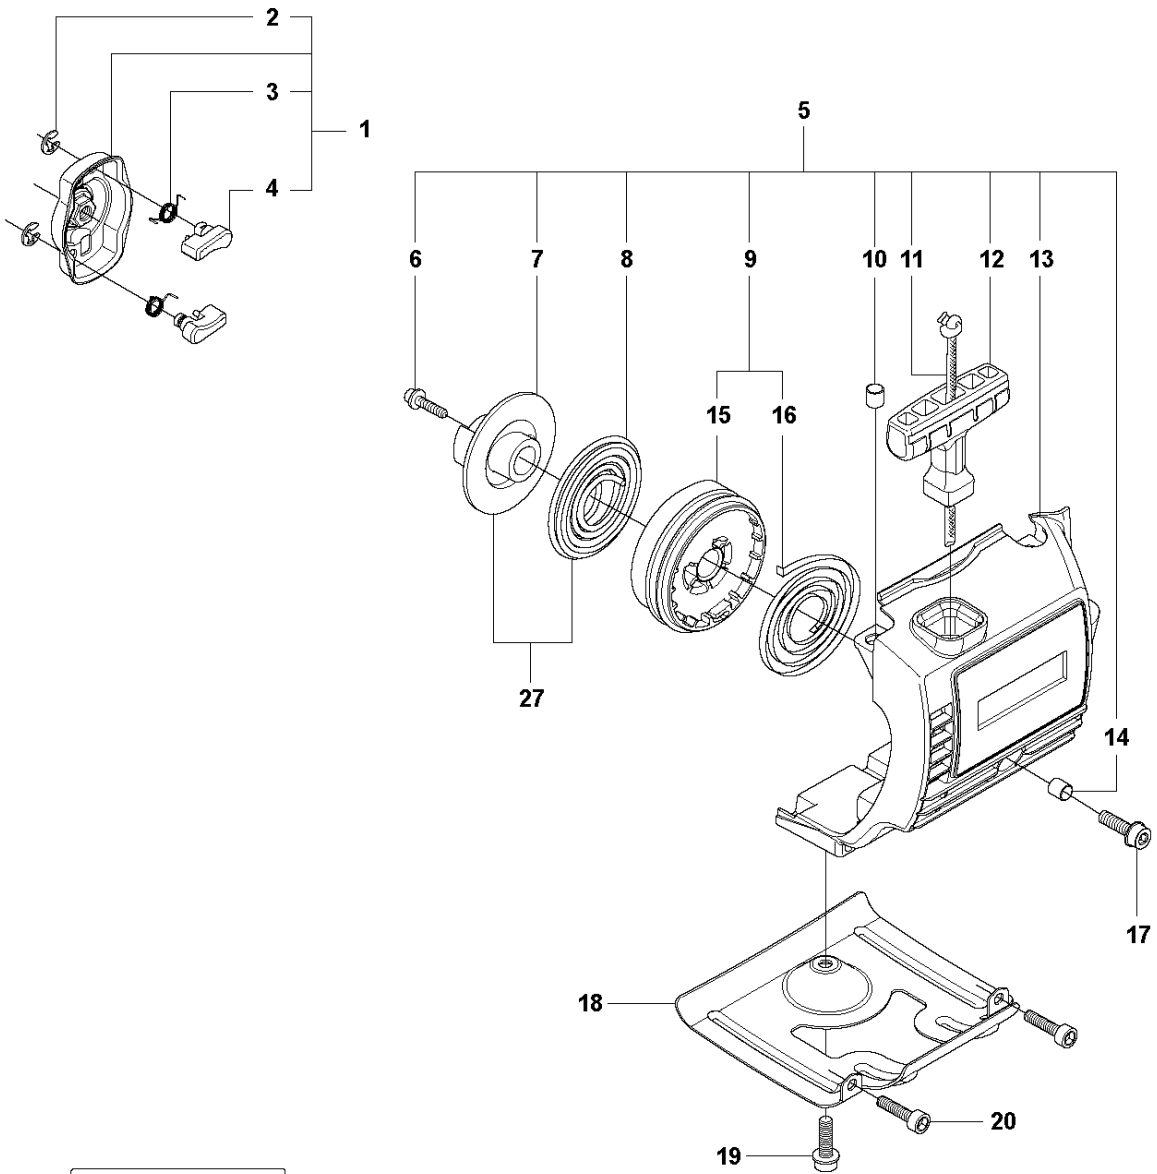

K1 327LX, LDX, RX, RDX, RJX, 323RII
STARTER

21

22

23

24

25

STARTER

327 LDx, 2012-01

Ref	Part no.	Description	Remark	Qty	Kit
1	503 87 33-05	STARTER PAWL BRIDGE		1	
2	735 31 08-20	E-CLIP		2	1
3	503 87 36-01	SPRING		2	1
4	503 87 35-02	STARTER PAWL		2	1
5	544 07 11-02	STARTER ASSY		1	
6	503 21 77-25	SCREW IHSC T		1	5
7	544 03 87-02	DRIVER		1	5
8	544 03 88-02	SPRING		1	5
9	544 16 65-01	STARTER PULLEY ASSY		1	5
10	537 37 93-02	SPACING SLEEVE		2	5
11	503 85 89-01	STARTER CORD		1	5
12	537 00 84-01	STARTER HANDLE		1	5
13	537 41 16-01	STARTER HOUSING		1	5
14	537 37 93-02	SPACING SLEEVE		1	5
15	544 03 86-01	STARTER PULLEY		1	5, 9
16	503 85 90-01	RECOIL SPRING		1	5, 9
17	503 20 03-16	SCREW IHSCFM	M5x16	1	
18	537 03 41-01	PROTECTIVE PLATE		1	
19	503 20 14-12	SCREW IHSCFMO	M5x12	1	
20	503 21 66-18	SCREW IHSC T		2	
21	537 35 34-56	LABEL	327LDx	1	
22	537 35 34-57	LABEL	327RJx	1	
23	537 35 34-58	LABEL	323RII	1	
24	537 35 34-59	LABEL	327Rx	1	
25	537 35 34-60	LABEL	327RDx	1