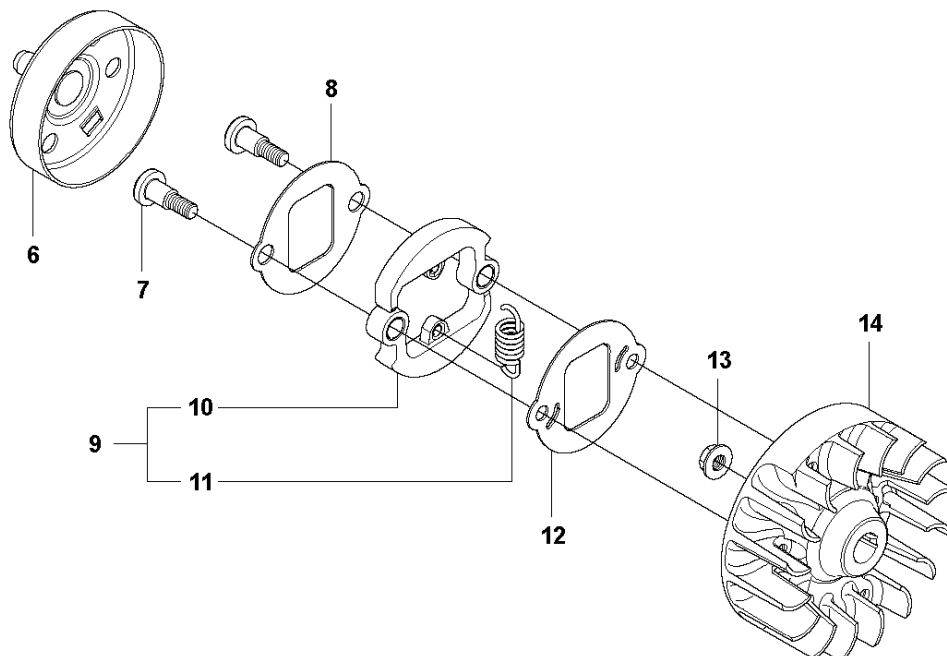

M 327LS, LX, LDX, RX, RDX, RJX, 323RII
IGNITION & CLUTCH

IGNITION SYSTEM & CLUTCH

327 LDx, 2012-01

Ref	Part no.	Description	Remark	Qty	Kit
1	502 49 36-01	SHORT CIRCUIT CABLE		1	
2	537 43 43-01	SPARK PLUG CAP		1	
3	503 23 51-09	SPARK PLUG	Champion RCJ 6Y	1	
4	544 12 70-01	IGNITION MODULE		1	
5	503 21 66-18	SCREW IHST		2	
6	537 23 75-01	CLUTCH DRUM ASSY		1	
7	503 84 29-02	SCREW		2	
8	537 04 67-02	WASHER		1	
9	537 03 22-01	CLUTCH ASSY		1	
10	503 84 28-01	CLUTCH SHOE		2	9
11	503 81 60-01	CLUTCH SPRING		1	9
12	537 04 68-02	WASHER		1	
13	731 71 16-51	HEXAGON NUT FLANGED		1	
14	537 24 96-02	FLYWHEEL		1	
15	501 48 56-01	CONTACT SPRING		1