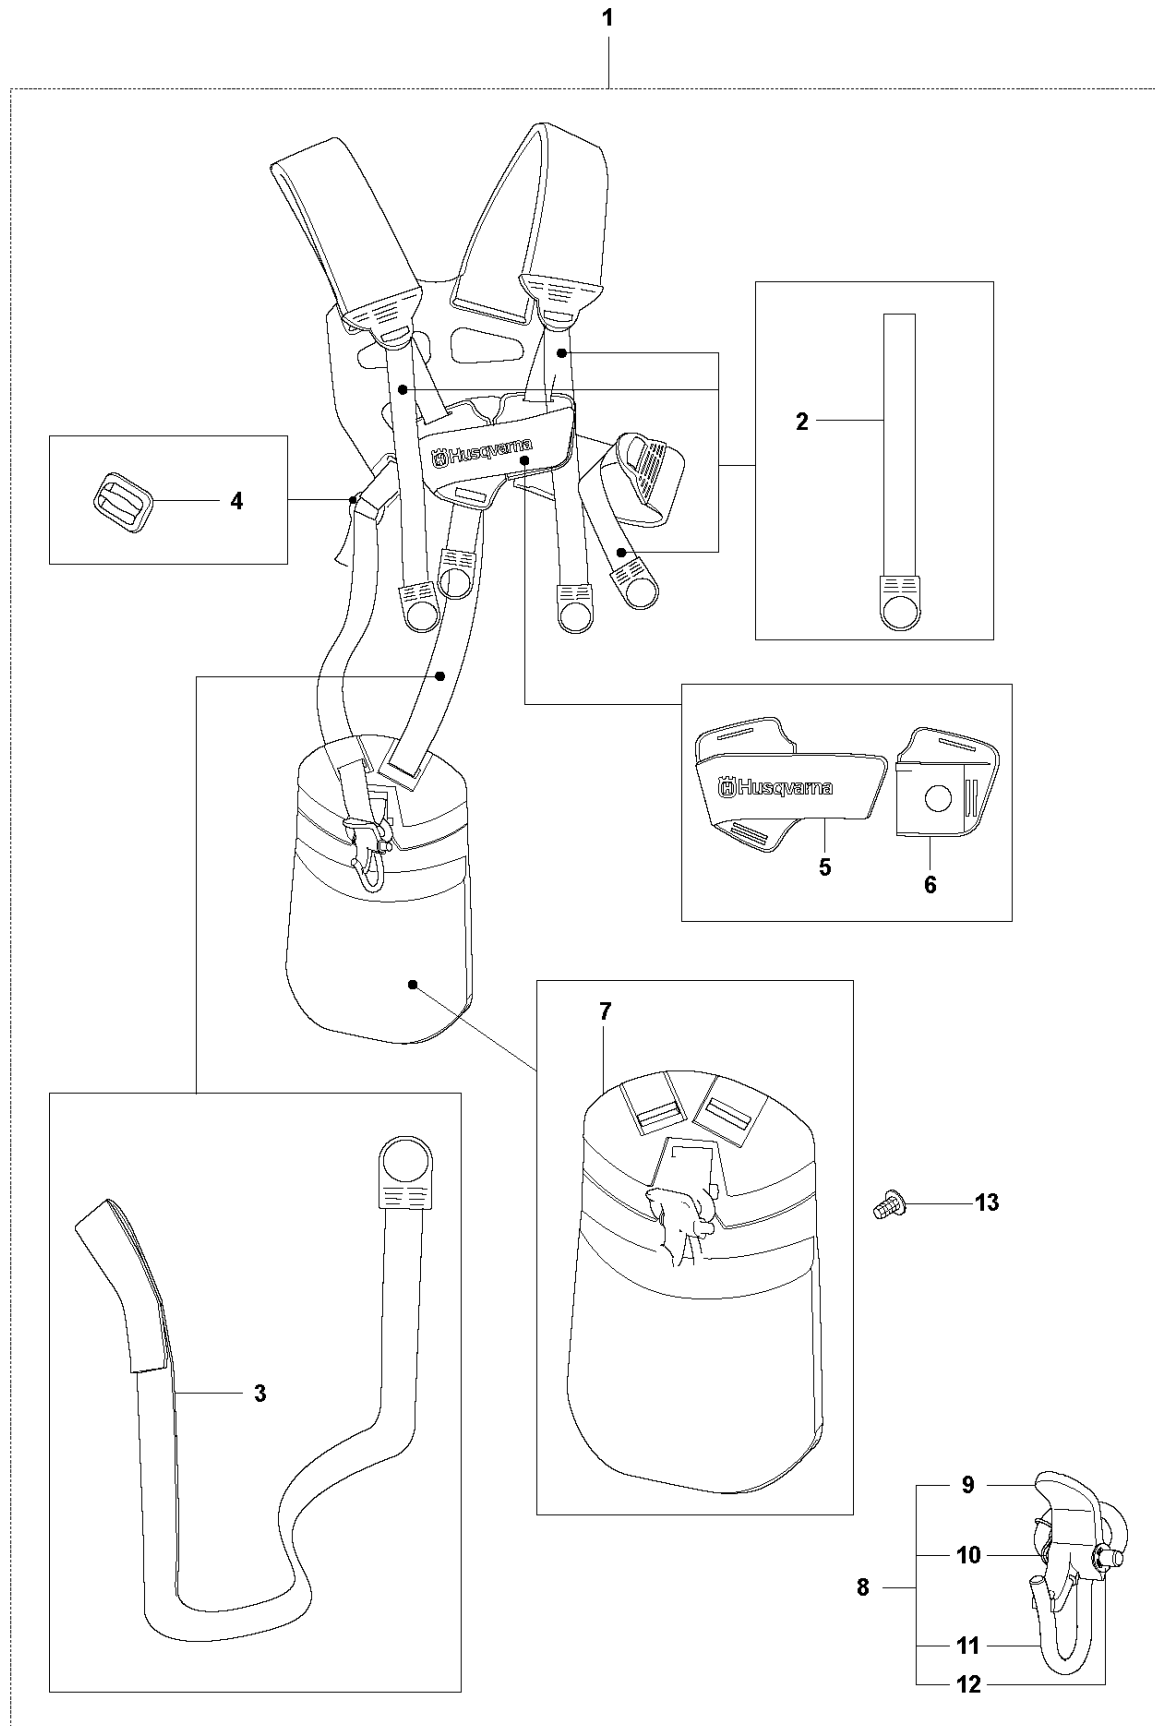

T Duo Balance
HARNESS

HARNESS

327 LDx, 2012-01

Ref	Part no.	Description	Remark	Qty	Kit
1	537 27 57-01	HARNESS		1	
1	537 27 57-03	HARNESS	US	1	1
2	503 99 61-01	BAND		3	1
3	503 99 61-03	BAND		1	1
4	537 11 35-01	RETAINER		1	1
5	537 28 84-01	FRONT PIECE		1	1
6	537 28 83-01	FRONT PIECE		1	1
7	537 27 59-01	HIP PAD		1	1
8	502 02 28-01	HOOK		1	1
9	502 02 30-02	LOCK		1	1,8
10	502 02 38-01	SPRING		1	1,8
11	502 02 29-02	HOOK		1	1,8
12	735 31 09-20	E-CLIP		1	1,8
13	537 17 54-01	HIP PAD		3	1