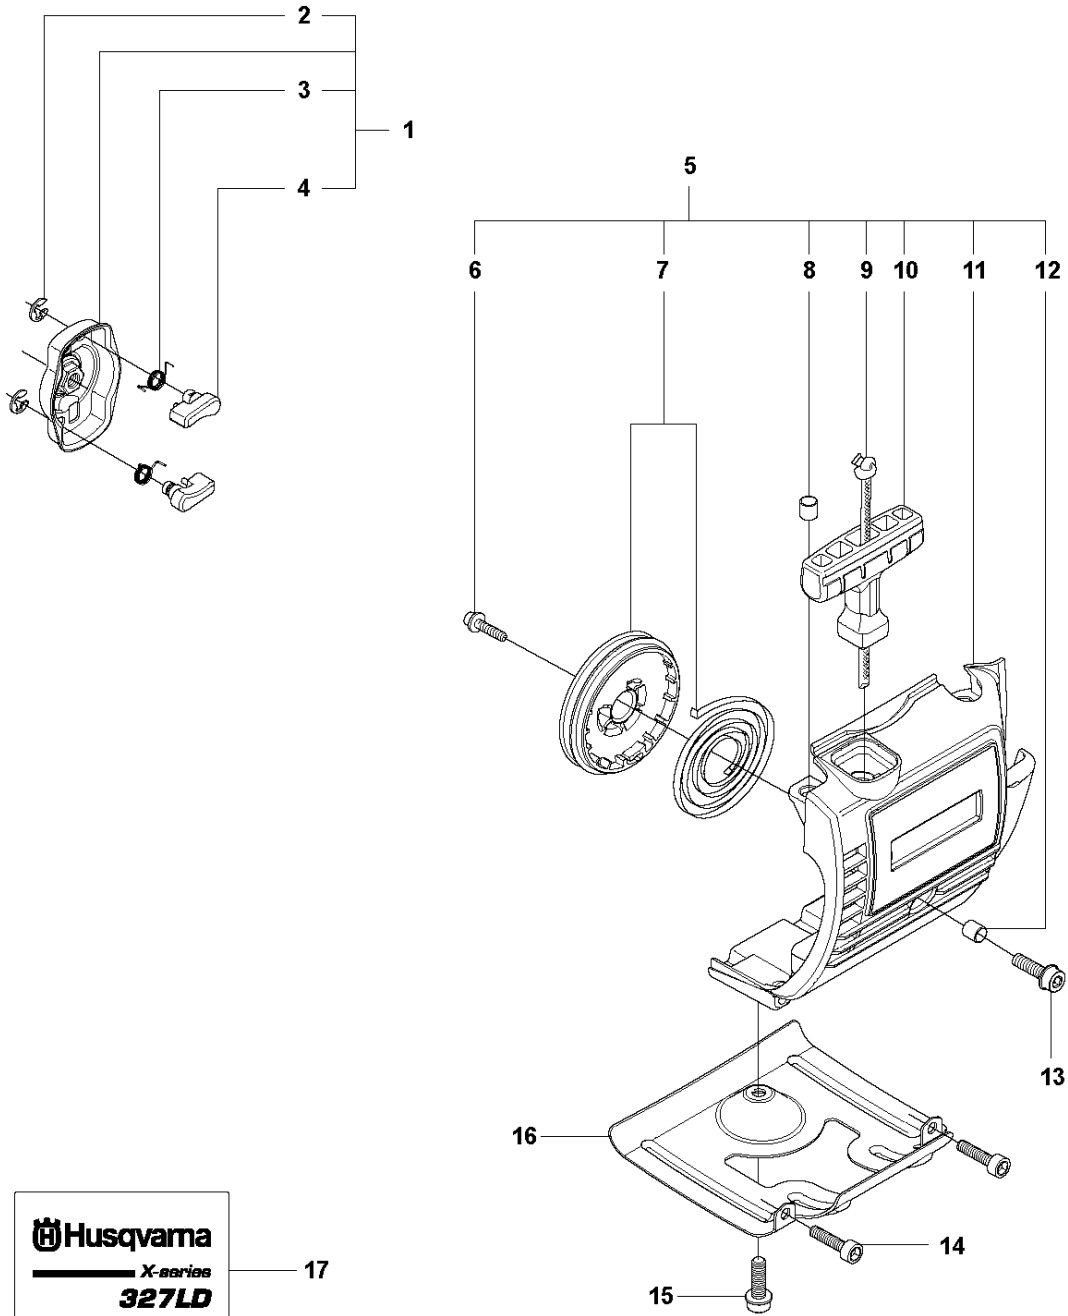

K3 327LX, LDX, RX, RDX, RJX, 323RII
STARTER

STARTER

327 LDx, 2012-01

Ref	Part no.	Description	Remark	Qty	Kit
1	503 87 33-05	STARTER PAWL BRIDGE		1	
2	735 31 08-20	E-CLIP		2	1
3	503 87 36-01	SPRING		1	1
4	503 87 35-02	STARTER PAWL		2	1
5	503 85 28-06	STARTER ASSY		1	
6	503 21 77-16	SCREW IH SCT		1	5
7	503 96 49-01	STARTER PULLEY		1	5
8	537 37 93-02	SPACING SLEEVE		2	5
9	503 85 89-01	STARTER CORD		1	5
10	537 00 84-01	STARTER HANDLE		1	5
11	503 85 87-02	STARTER HOUSING		1	5
12	537 37 93-02	SPACING SLEEVE		1	5
13	503 20 03-16	SCREW IHSCFM	M5x16	1	
14	503 21 66-18	SCREW IH SCT		2	
15	503 20 14-12	SCREW IHSCFMO	M5x12	1	
16	537 03 41-01	PROTECTIVE PLATE		1	
17	537 35 34-56	LABEL	327LDx	1	
18	537 35 34-57	LABEL	327RJx	1	
19	537 35 34-58	LABEL	323RII	1	
20	537 35 34-59	LABEL	327Rx	1	
21	537 35 34-60	LABEL	327RDx	1