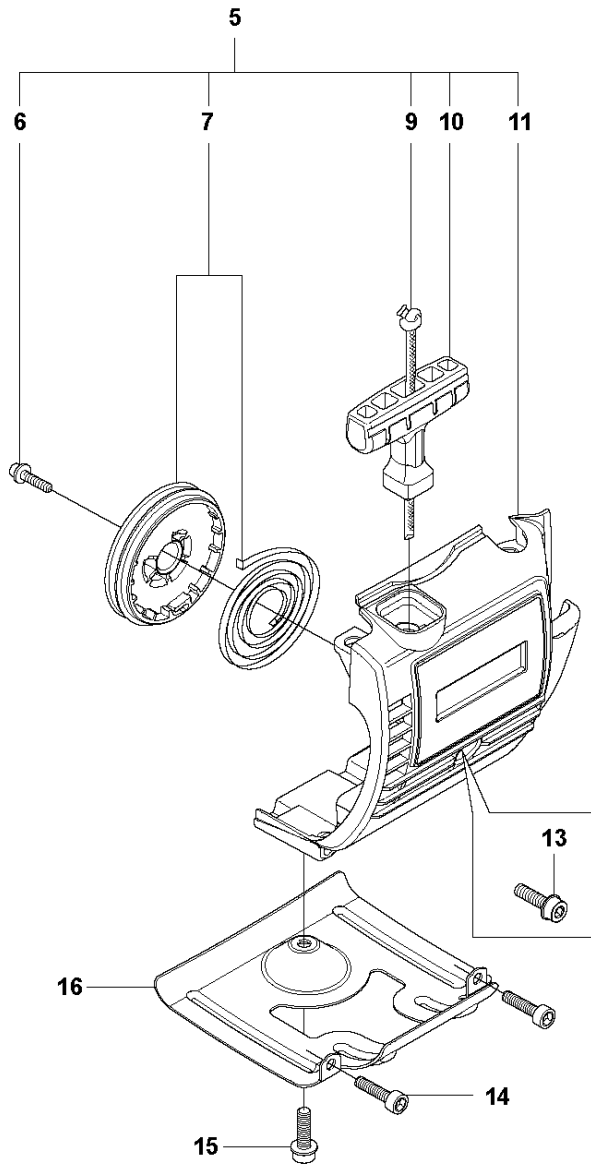

K4 327LX, LDX, RX, RDX, RJX, 323RII
STARTER

STARTER

327 LDx, 2012-01

Ref	Part no.	Description	Remark	Qty	Kit
1	503 87 33-05	STARTER PAWL BRIDGE		1	
2	735 31 08-20	E-CLIP		2	1
3	503 87 36-01	SPRING		1	1
4	503 87 35-02	STARTER PAWL		2	1
5	503 85 28-07	STARTER ASSY	Captive screws	1	
6	503 21 77-16	SCREW IH SCT		1	5
7	503 96 49-01	STARTER PULLEY		1	5
9	503 85 89-01	STARTER CORD		1	5
10	537 00 84-01	STARTER HANDLE		1	5
11	503 85 87-03	STARTER HOUSING	Captive screws	1	5
13	574 47 70-03	SCREW IH SCFMO	Captive screws M5x16	1	5
14	503 21 66-18	SCREW IH SCT		2	
15	503 20 14-12	SCREW IH SCFMO	M5x12	1	
16	537 03 41-01	PROTECTIVE PLATE		1	
17	537 35 34-56	LABEL	327LDx	1	
18	537 35 34-57	LABEL	327RJx	1	
19	537 35 34-58	LABEL	323RII	1	
20	537 35 34-59	LABEL	327Rx	1	
21	537 35 34-60	LABEL	327RDx	1