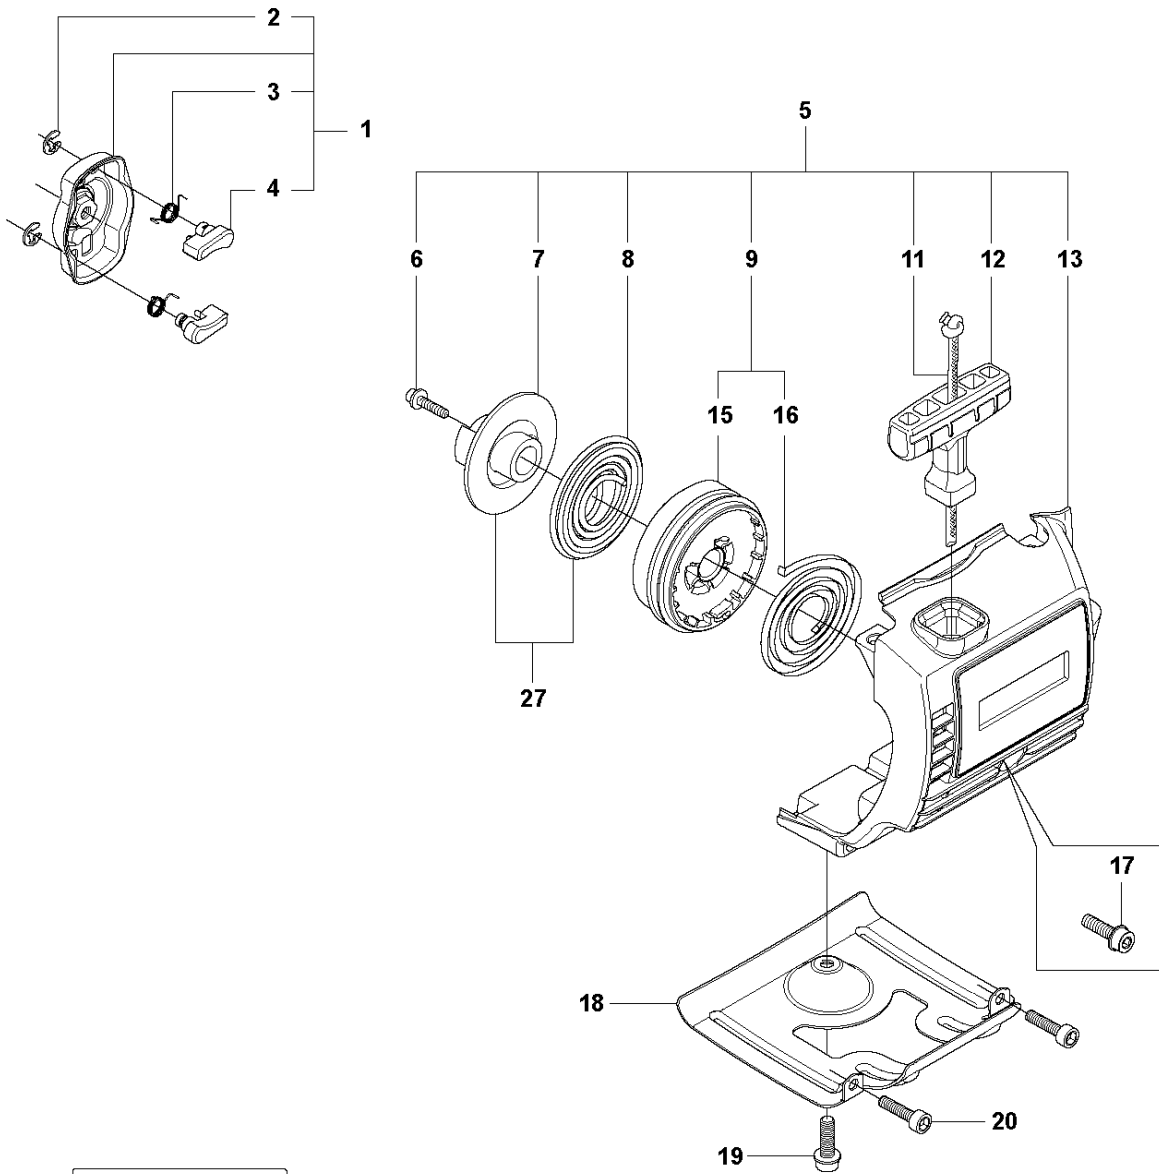

K2 327LX, LDX, RX, RDX, RJX, 323RII
STARTER

STARTER

327 LDx, 2012-01

Ref	Part no.	Description	Remark	Qty	Kit
1	503 87 33-05	STARTER PAWL BRIDGE		1	
2	735 31 08-20	E-CLIP		2	1
3	503 87 36-01	SPRING		2	1
4	503 87 35-02	STARTER PAWL		2	1
5	544 07 11-03	STARTER ASSY	Captive screws	1	
6	503 21 77-25	SCREW IHSCF		1	5
7	544 03 87-02	DRIVER		1	5
8	544 03 88-02	SPRING		1	5
9	544 16 65-01	STARTER PULLEY ASSY		1	5
11	503 85 89-01	STARTER CORD		1	5
12	537 00 84-01	STARTER HANDLE		1	5
13	537 41 16-02	STARTER HOUSING	Captive screws	1	5
14	537 37 93-02	SPACING SLEEVE		1	5
15	544 03 86-01	STARTER PULLEY		1	5, 9
16	503 85 90-01	RECOIL SPRING		1	5, 9
17	574 47 70-03	SCREW IHSCFMO	Captive screw M5x16	1	5
18	537 03 41-01	PROTECTIVE PLATE		1	
19	503 20 14-12	SCREW IHSCFMO	M5x12	1	
20	503 21 66-18	SCREW IHSCF		2	
21	537 35 34-56	LABEL	327LDx	1	
22	537 35 34-57	LABEL	327RJx	1	
23	537 35 34-58	LABEL	323RII	1	
24	537 35 34-59	LABEL	327Rx	1	
25	537 35 34-60	LABEL	327RDx	1