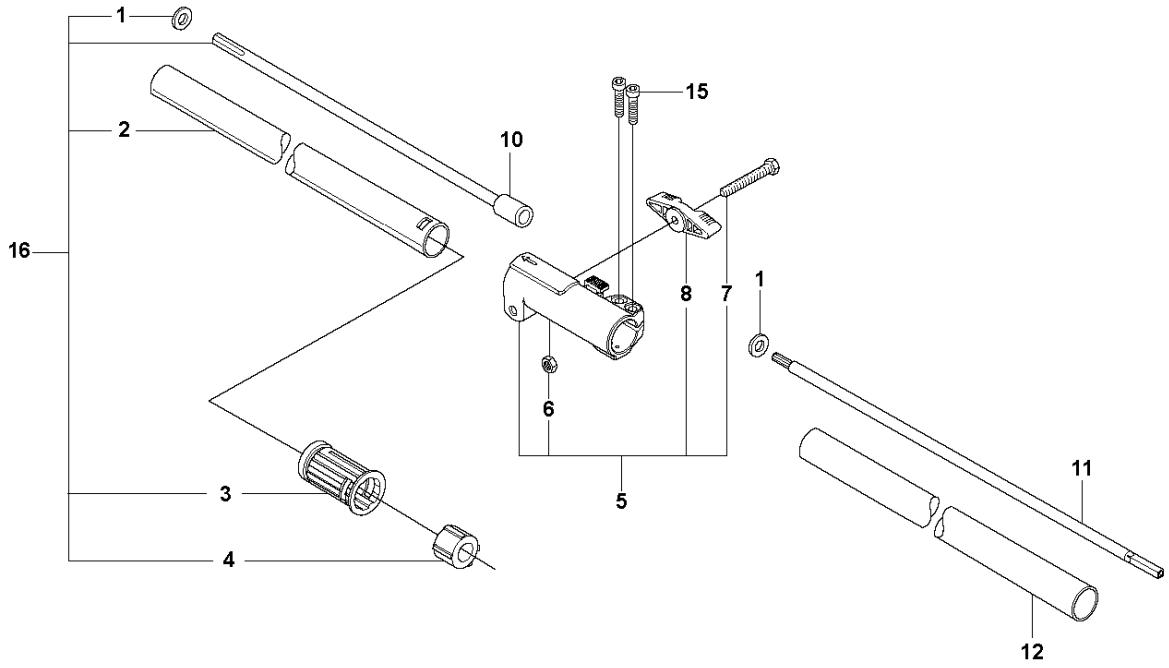

C 327LDx, RDx
SHAFT

SHAFT

327 LDx, 2012-01

Ref	Part no.	Description	Remark	Qty	Kit
1	735 58 08-10	LOCK WASHER		2	16
2	537 08 27-01	TUBE	L=850mm Ø=24mm	1	16
3	544 37 87-01	PLUG		1	16
4	503 78 52-01	SUPPORTING BEARING		1	16
5	544 36 75-01	CLAMPING SLEEVE		1	
6	731 23 16-01	HEXAGON NUT		1	5
7	725 23 76-51	SCREW EHHM		1	5
8	502 20 38-01	KNOB		1	5
10	537 01 19-01	DRIVE SHAFT	L=825mm Ø=7mm	1	16
11	544 11 37-01	DRIVE SHAFT ASSY	L=699mm Ø=7mm	1	
12	537 01 16-01	TUBE	L=650mm Ø=24mm	1	
13	537 29 48-01	LABEL		1	
14	503 79 56-01	LABEL		1	
14	504 79 56-01	ANTIVIBRATION ELEMENT		2	
14	505 79 56-01	M8 X 16MM FLANGE BOLT		3	
14	506 79 56-01	PULLEY		4	
15	503 20 07-25	SCREW IHSCFM		2	
16	537 07 99-02	TUBE		1	