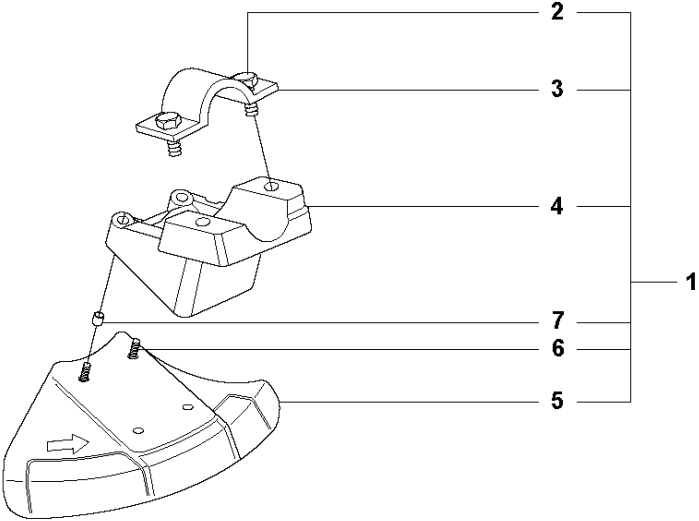

S 327LS, LX, LDX, RX, RDX, RJX, 323RII
ACCESSORIES

ACCESSORIES

327 LDx, 2012-01

Ref	Part no.	Description	Remark	Qty	Kit
1	544 04 42-10	ACCESSORY BAG	Captive screws 323RII, 327Rx	1	
2	573 99 43-04	SCREW IHSCFMO	Captive screws	2	1
3	574 56 80-01	CLAMP	Captive screws	1	1
4	537 29 34-01	ADAPTER		1	1
5	574 56 49-02	BLADE GUARD	Captive screws	1	1
6	503 20 03-16	SCREW IHSCFM	Captive screws	4	1
7	574 03 95-01	LOCKING NUT	Captive screws	4	1
8	503 97 71-01	TRIMMER GUARD	327Lx, 327LDx	1	
9	503 21 07-16	SCREW IHSCFT		1	8
10	503 79 88-01	BLADE		1	8
11	503 93 42-02	COMBI GUARD	323RII, 327Rx	1	
12	503 21 07-16	SCREW IHSCFT		1	11
13	503 79 88-01	BLADE		1	11