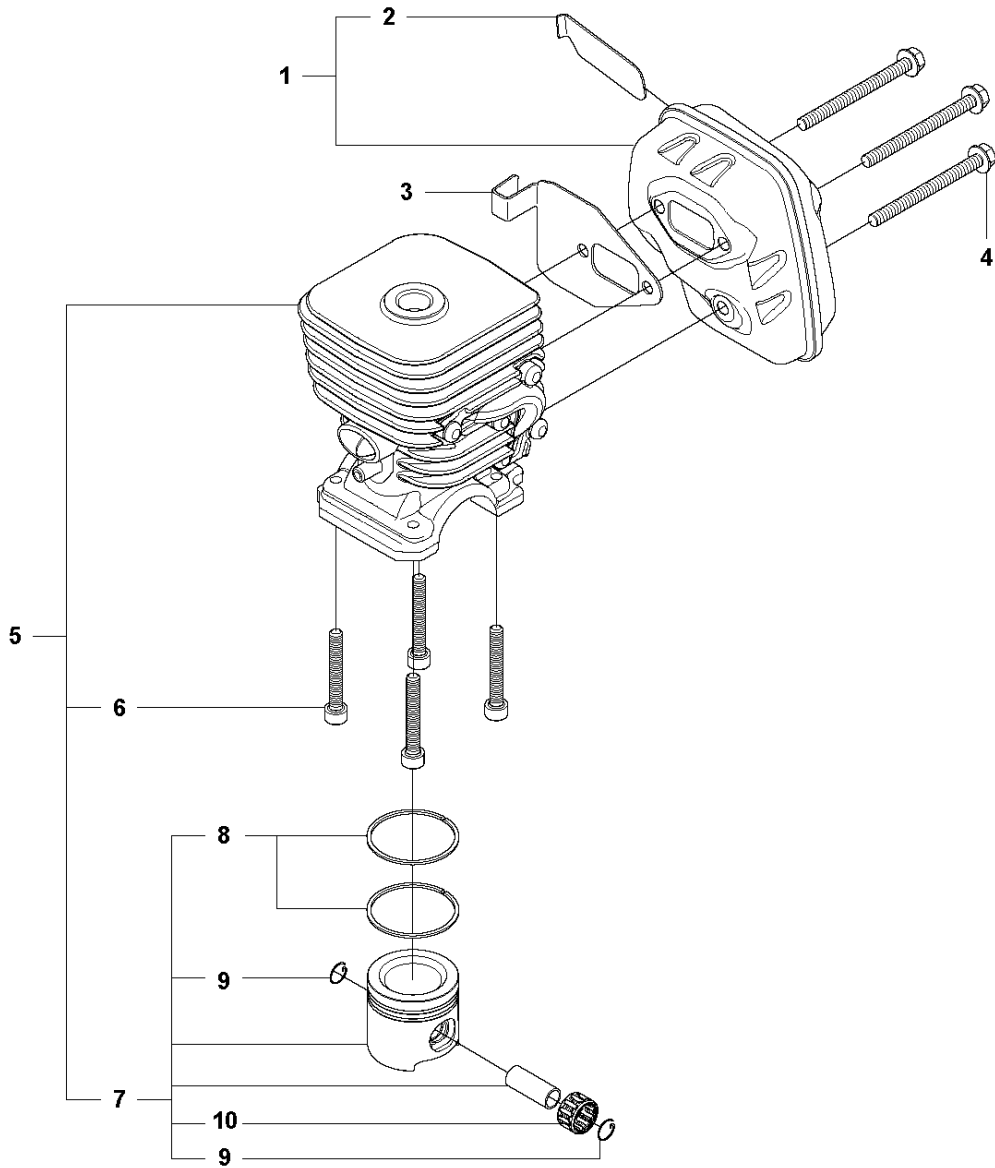

N 327LS, LX, LDX, RX, RDX, RJX, 323RII
CYLINDER PISTON & MUFFLER

CYLINDER, PISTON & MUFFLER

327 LDx, 2012-01

Ref	Part no.	Description	Remark	Qty	Kit
1	537 22 17-04	MUFFLER ASSY	Cat.	1	
2	537 22 18-01	SPARK ARRESTOR SCREEN		1	1
3	537 01 41-01	GASKET		1	
4	502 07 81-01	SCREW EHHFM		3	
5	537 08 51-03	CYLINDER	Ø=34mm	1	
6	503 20 07-35	SCREW IHSCFM		4	5
7	537 40 59-02	PISTON		1	5
8	537 40 62-01	PISTON RING		1	7
9	737 44 08-00	CIRCLIP		1	7
10	503 71 22-01	BEARING		1	7